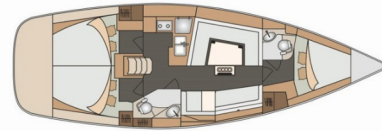

ELAN IMPRESSION 40

Pasithea

The Sailing yacht Elan Impression 40 „Pasithea“, built in 2019, is moored in Marina Kremik, Primosten, - Croatia. The yacht has 3 cabins, can accomodate 6 persons and has 2 toilets/showers.