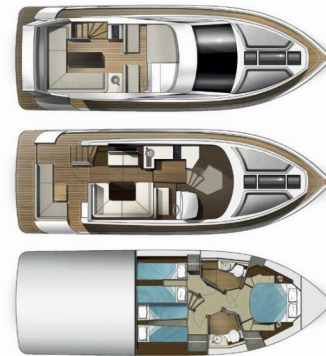

# GALEON 420 FLY

Amber Blue

The Motor yacht Galeon 420 Fly „Amber Blue“, built in 2022, is moored in Sukosan, D-Marin Dalmacija Marina, - Croatia.

The yacht has 3 cabins, can accomodate 6 persons and has 2 toilets/showers.

**Amber Blue**

Production Year

**2022**

Length

**13.25 m**

Cabins

**3**

Berths