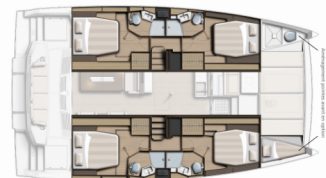

BALI 4.4

Seven

The Catamaran Bali 4.4 „Seven“, built in 2024, is moored in Marina di Portisco, - Italy. The yacht has 4 + 1 cabins, can accommodate 8 + 1 persons and has 4 + 1 toilets/showers.

YACHT SPECIFICATIONS

Production Year

2024

Length

13.50 m

Cabins

4 + 1

Berths

8 + 1