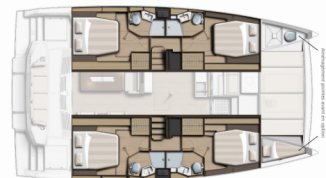

BALI 4.4

Skyfall

The Catamaran Bali 4.4 „Skyfall“, built in 2024, is moored in Marina di Portisco, - Italy. The yacht has 4 + 1 cabins, can accommodate 8 + 1 persons and has 4 + 1 toilets/showers.

YACHT SPECIFICATIONS

Skyfall

Production Year

2024

Length

13.50 m

Cabins

4 + 1

Berths