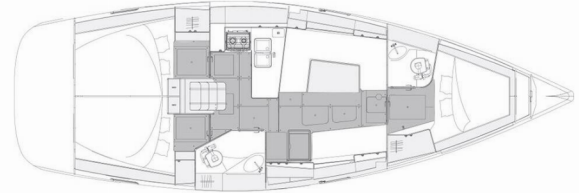

ELAN IMPRESSION 40.1

Funky

The Sailing yacht Elan Impression 40.1 „Funky“, built in 2020, is moored in ACI Marina Split, Split - Croatia. The yacht has 3 cabins, can accommodate 6 + 2 persons and has 2 toilets/showers.

Funky

Production Year

2020

Length

11.99 m

Cabins

3

Berths