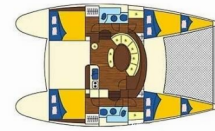

LAGOON 380

My Elisabeth

The Catamaran Lagoon 380 „My Elisabeth“, built in 2016, is moored in Rhodes New Marina, - Greece. The yacht has 4 + 2 cabins, can accommodate 8 + 2 persons and has 2 toilets/showers.

8 + 2

Head/Shower

2

STANDARD YACHT EQUIPMENT

Comfort

Bed linen, Cockpit cushions, Towels

Deck

Bimini top, Cockpit table, Cockpit/stern, outside shower, Dinghy, Gangway, Outboard engine, Swimming ladder