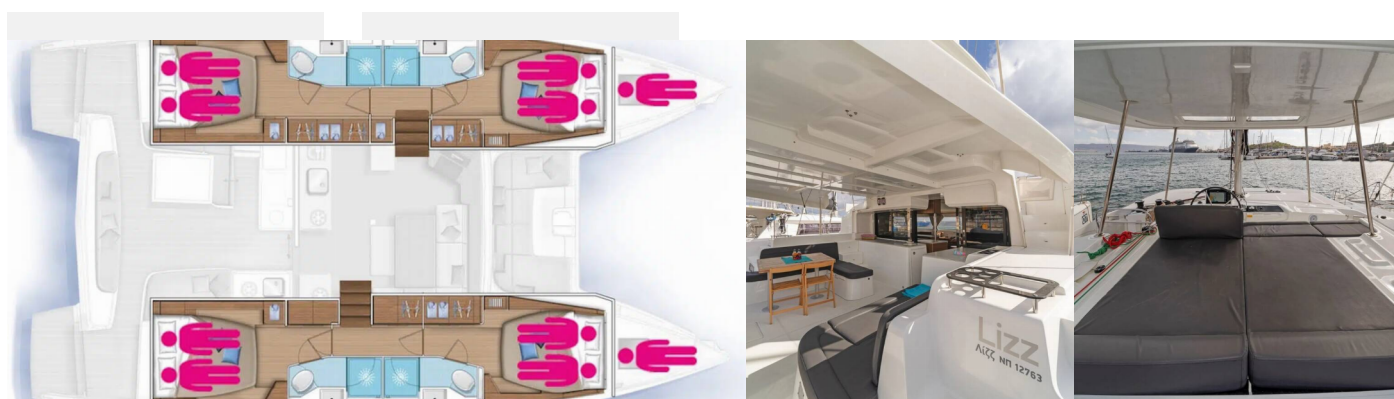

PRICE / WEEKS

05.12. - 12.12.2026 4.590 € ~~5.100 €~~	12.12. - 19.12.2026 4.590 € ~~5.100 €~~	19.12. - 26.12.2026 4.590 € ~~5.100 €~~	26.12. - 02.01.2027 4.590 € ~~5.100 €~~
02.01. - 09.01.2027 4.590 € ~~5.100 €~~	09.01. - 16.01.2027 4.590 € ~~5.100 €~~	16.01. - 23.01.2027 4.590 € ~~5.100 €~~	23.01. - 30.01.2027 4.590 € ~~5.100 €~~
30.01. - 06.02.2027 4.590 € ~~5.100 €~~	06.02. - 13.02.2027 4.590 € ~~5.100 €~~	13.02. - 20.02.2027 4.590 € ~~5.100 €~~	20.02. - 27.02.2027 4.590 € ~~5.100 €~~
27.02. - 06.03.2027 4.590 € ~~5.100 €~~	06.03. - 13.03.2027 4.590 € ~~5.100 €~~	13.03. - 20.03.2027 4.590 € ~~5.100 €~~	20.03. - 27.03.2027 4.590 € ~~5.100 €~~
27.03. - 03.04.2027 4.590 € ~~5.100 €~~	03.04. - 10.04.2027 4.590 € ~~5.100 €~~	10.04. - 17.04.2027 4.590 € ~~5.100 €~~	17.04. - 24.04.2027 4.590 € ~~5.100 €~~
24.04. - 01.05.2027 4.590 € ~~5.100 €~~	01.05. - 08.05.2027 6.300 € ~~7.000 €~~	08.05. - 15.05.2027 6.300 € ~~7.000 €~~	15.05. - 22.05.2027 6.300 € ~~7.000 €~~
22.05. - 29.05.2027 6.300 € ~~7.000 €~~	29.05. - 05.06.2027 7.920 € ~~8.800 €~~	05.06. - 12.06.2027 7.920 € ~~8.800 €~~	12.06. - 19.06.2027 7.920 € ~~8.800 €~~

WEB

najachty.pl

PHONE

+48 882 071 532

E-MAIL

biuro@najachty.pl

NAJACHTY

ul. Pi. Świętej Małgorzaty 1-2/42B, 58-100, Świdnica, Poland