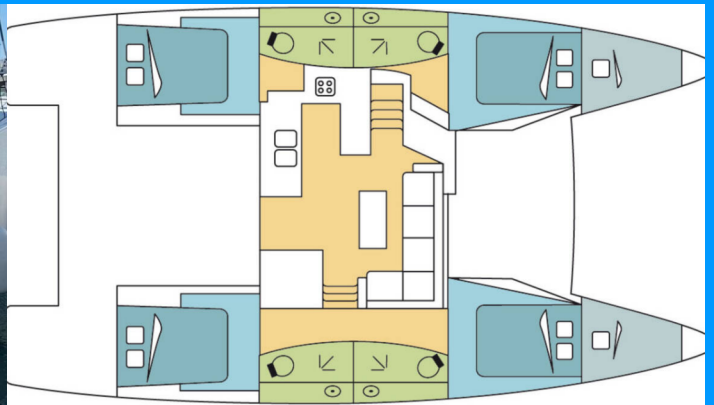

# FONTAINE PAJOT ELBA 45

Kon-Tiki

The Catamaran Fontaine Pajot Elba 45 „Kon-tiki“, built in 2020, is moored in Lavrion - Olympic Marine, Lavrion - Greece. The yacht has 4 + 2 cabins, can accommodate 8 + 2 + 2 persons and has 4 + 1 toilets/showers.

**8 + 2 + 2**

Head/Shower

**4 + 1**