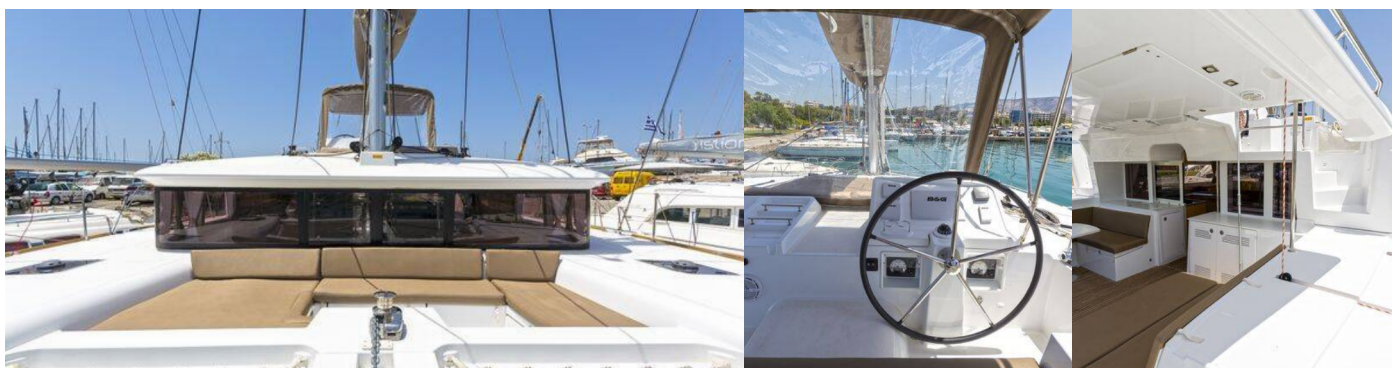

PRICE / WEEKS

25.04. - 02.05.2026 2.550 € ~~4.500 €~~	02.05. - 09.05.2026 2.600 € ~~6.000 €~~	09.05. - 16.05.2026 2.550 € ~~6.000 €~~	16.05. - 23.05.2026 3.280 € ~~6.000 €~~
23.05. - 30.05.2026 3.300 € ~~6.000 €~~	30.05. - 06.06.2026 3.500 € ~~7.700 €~~	06.06. - 20.06.2026 Booked	20.06. - 27.06.2026 Booked
27.06. - 18.07.2026 Booked	18.07. - 25.07.2026 8.001 € ~~9.800 €~~	25.07. - 01.08.2026 On option	01.08. - 15.08.2026 Booked
15.08. - 22.08.2026 On option	22.08. - 12.09.2026 Booked	12.09. - 19.09.2026 Booked	19.09. - 03.10.2026 Booked
03.10. - 10.10.2026 4.900 € ~~6.000 €~~	10.10. - 17.10.2026 3.500 € ~~6.000 €~~	17.10. - 24.10.2026 3.516 € ~~4.500 €~~	24.10. - 31.10.2026 3.400 € ~~4.500 €~~
31.10. - 07.11.2026 2.914 € ~~4.500 €~~			

WEB

najachty.pl

PHONE

+48 882 071 532

E-MAIL

biuro@najachty.pl

NAJACHTY

ul. Pi. Świętej Małgorzaty 1-2/42B, 58-100, Świdnica, Poland