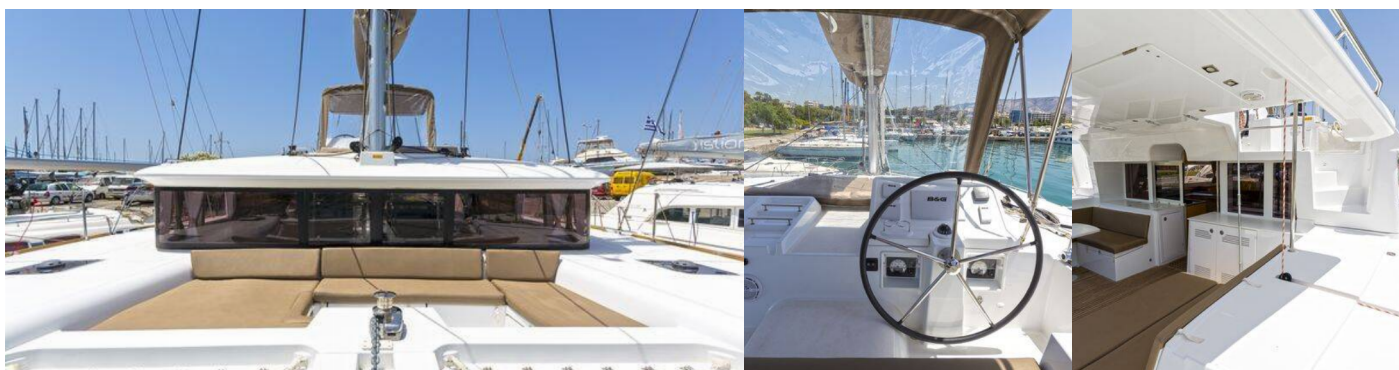

PRICE / WEEKS

07.11. - 14.11.2026

2.900 € ~~4.500 €~~

14.11. - 31.12.2026

Booked

01.01. - 02.04.2027

Booked

WEB

najachty.pl

PHONE

+48 882 071 532

E-MAIL

biuro@najachty.pl

NAJACHTY

ul. Pi. Świętej Małgorzaty 1-2/42B, 58-100, Świdnica, Poland