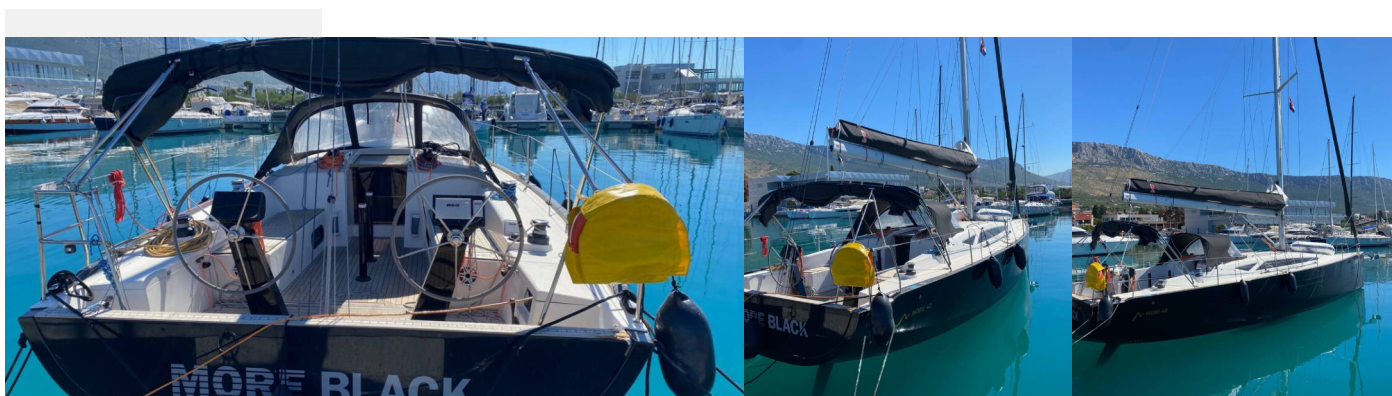

PRICE / WEEKS

09.05. - 16.05.2026 1.760 € ~~3.200 €~~	16.05. - 23.05.2026 2.035 € ~~3.700 €~~	23.05. - 30.05.2026 2.200 € ~~4.000 €~~	30.05. - 06.06.2026 Booked
06.06. - 13.06.2026 2.820 € ~~4.700 €~~	13.06. - 20.06.2026 3.055 € ~~4.700 €~~	20.06. - 27.06.2026 3.250 € ~~5.000 €~~	27.06. - 04.07.2026 3.325 € ~~5.000 €~~
04.07. - 11.07.2026 3.750 € ~~5.000 €~~	11.07. - 18.07.2026 3.975 € ~~5.300 €~~	18.07. - 25.07.2026 3.975 € ~~5.300 €~~	25.07. - 01.08.2026 3.975 € ~~5.300 €~~
01.08. - 08.08.2026 3.975 € ~~5.300 €~~	08.08. - 15.08.2026 3.975 € ~~5.300 €~~	15.08. - 22.08.2026 3.675 € ~~4.900 €~~	22.08. - 29.08.2026 3.450 € ~~4.600 €~~
29.08. - 05.09.2026 3.150 € ~~4.200 €~~	05.09. - 12.09.2026 2.814 € ~~3.950 €~~	12.09. - 26.09.2026 Booked	26.09. - 03.10.2026 1.746 € ~~2.450 €~~
03.10. - 10.10.2026 1.603 € ~~2.250 €~~	10.10. - 17.10.2026 1.688 € ~~2.250 €~~	17.10. - 24.10.2026 1.688 € ~~2.250 €~~	24.10. - 31.10.2026 1.688 € ~~2.250 €~~
31.10. - 07.11.2026 1.688 € ~~2.250 €~~	07.11. - 14.11.2026 2.250 €	14.11. - 21.11.2026 2.250 €	21.11. - 28.11.2026 2.250 €

WEB

najachty.pl

PHONE

+48 882 071 532

E-MAIL

biuro@najachty.pl

NAJACHTY

ul. Pi. Świętej Małgorzaty 1-2/42B, 58-100, Świdnica, Poland