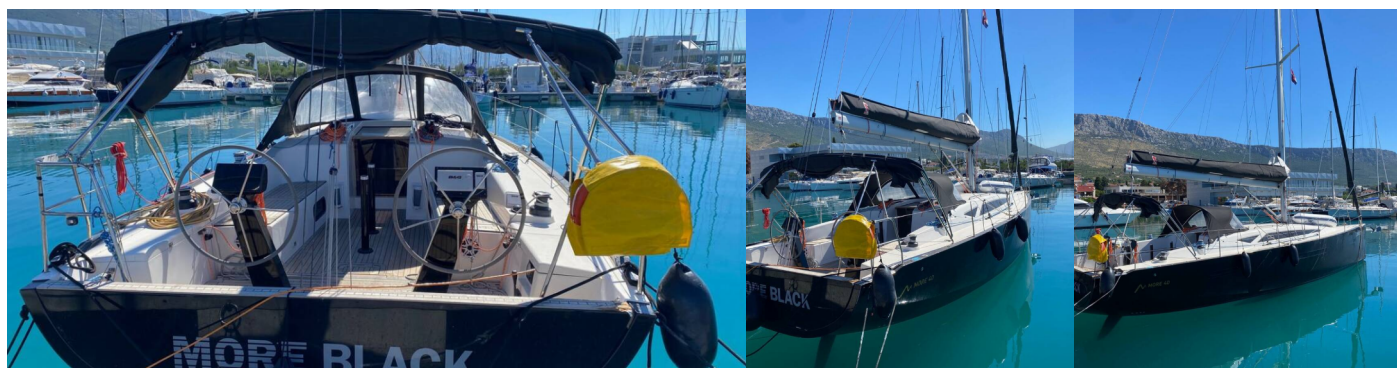

PRICE / WEEKS

05.12. - 12.12.2026

2.250 €

12.12. - 19.12.2026

2.250 €

19.12. - 26.12.2026

2.250 €

WEB

najachty.pl

PHONE

+48 882 071 532

E-MAIL

biuro@najachty.pl

NAJACHTY

ul. Pi. Świętej Małgorzaty 1-2/42B, 58-100, Świdnica, Poland