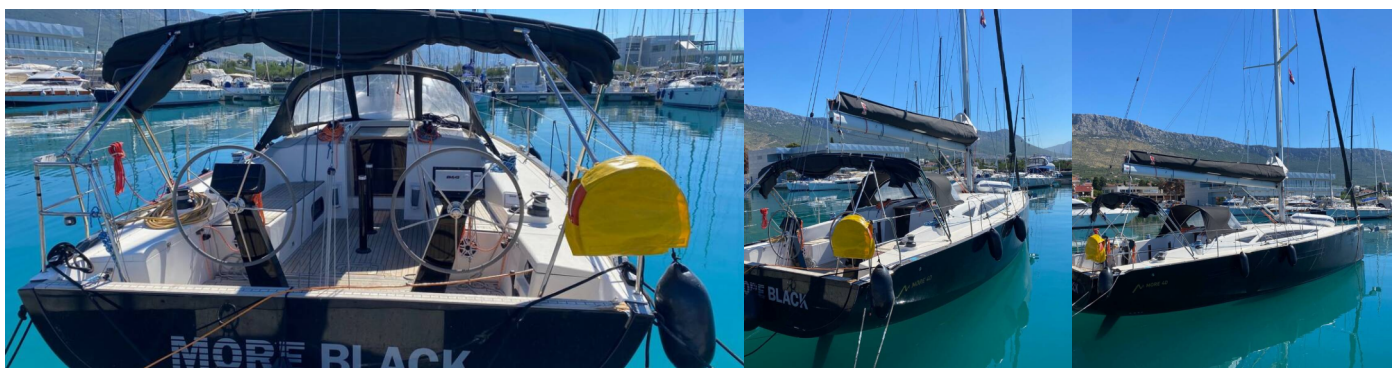

PRICE / WEEKS

30.04. - 03.05.2026 Booked	09.05. - 16.05.2026 1.760 € ~~3.200 €~~	16.05. - 23.05.2026 2.035 € ~~3.700 €~~	23.05. - 30.05.2026 2.200 € ~~4.000 €~~
30.05. - 06.06.2026 Booked	06.06. - 13.06.2026 2.820 € ~~4.700 €~~	13.06. - 20.06.2026 3.055 € ~~4.700 €~~	20.06. - 27.06.2026 3.250 € ~~5.000 €~~
27.06. - 04.07.2026 3.325 € ~~5.000 €~~	04.07. - 11.07.2026 3.750 € ~~5.000 €~~	11.07. - 18.07.2026 3.975 € ~~5.300 €~~	18.07. - 25.07.2026 3.975 € ~~5.300 €~~
25.07. - 01.08.2026 3.975 € ~~5.300 €~~	01.08. - 08.08.2026 3.975 € ~~5.300 €~~	08.08. - 15.08.2026 3.975 € ~~5.300 €~~	15.08. - 22.08.2026 3.675 € ~~4.900 €~~
22.08. - 29.08.2026 3.450 € ~~4.600 €~~	29.08. - 05.09.2026 3.150 € ~~4.200 €~~	05.09. - 12.09.2026 2.814 € ~~3.950 €~~	12.09. - 26.09.2026 Booked
26.09. - 03.10.2026 1.746 € ~~2.450 €~~	03.10. - 10.10.2026 1.603 € ~~2.250 €~~	10.10. - 17.10.2026 1.688 € ~~2.250 €~~	17.10. - 24.10.2026 1.688 € ~~2.250 €~~
24.10. - 31.10.2026 1.688 € ~~2.250 €~~	31.10. - 07.11.2026 1.688 € ~~2.250 €~~		

WEB

najachty.pl

PHONE

+48 882 071 532

E-MAIL

biuro@najachty.pl

NAJACHTY

ul. Pi. Świętej Małgorzaty 1-2/42B, 58-100, Świdnica, Poland