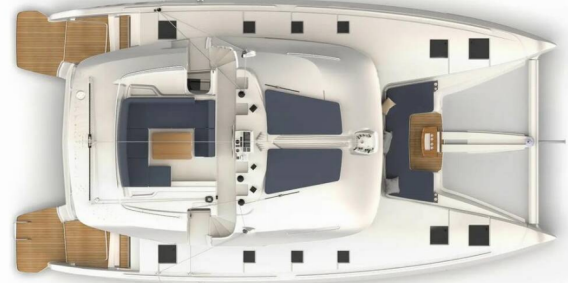

# LAGOON 51

Deb Elli

The Catamaran Lagoon 51 „Deb Elli“, built in 2024, is moored in Ibiza, Club Nàutic Sant Antoni de Portmany, - Spain. The yacht has 6 + 2 cabins, can accommodate 12 + 2 persons and has 4 + 2 toilets/showers.

Interior

Convertible table in salon

Navigation

GPS chart plotter

Sails

Lazy bag, Winch

Yacht electrics

Air Conditioning, Generator, Inverter