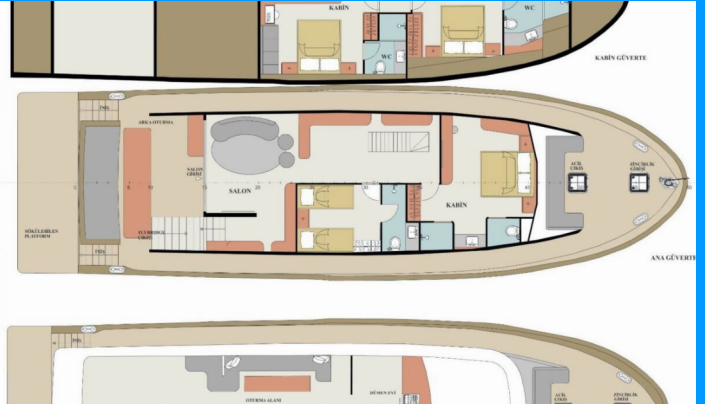

ALBATROS EXPLORER

Albatros Explorer

The Motor yacht Albatros Explorer „Albatros Explorer“, built in 2023, is moored in Fethiye port, - Turkey. The yacht has 6 cabins, can accomodate 12 persons and has 6 toilets/showers.

YACHT SPECIFICATIONS

Charter Base

Fethiye port, Turkey

Yacht ID

7142

Brand

Custom Made

Name

Albatros Explorer

Production Year

2023

Length

26.00 m

Cabins

6

Berths

12

Max. Passengers

12

Head/Shower

6

STANDARD YACHT EQUIPMENT

Deck

Tender

Entertainment

Board games, Canoe, Fishing equipment, Snorkeling equipment, Sound System, Stand up paddle (SUP), Wi-Fi Internet

Galley

Coffee machine, Freezer, Ice maker, Kitchen utensils (Galley equipment, cutlery), Refrigerator

Safety

Safety equipment

Yacht electrics

Air Conditioning, Generator (2 x 31 Kwa)