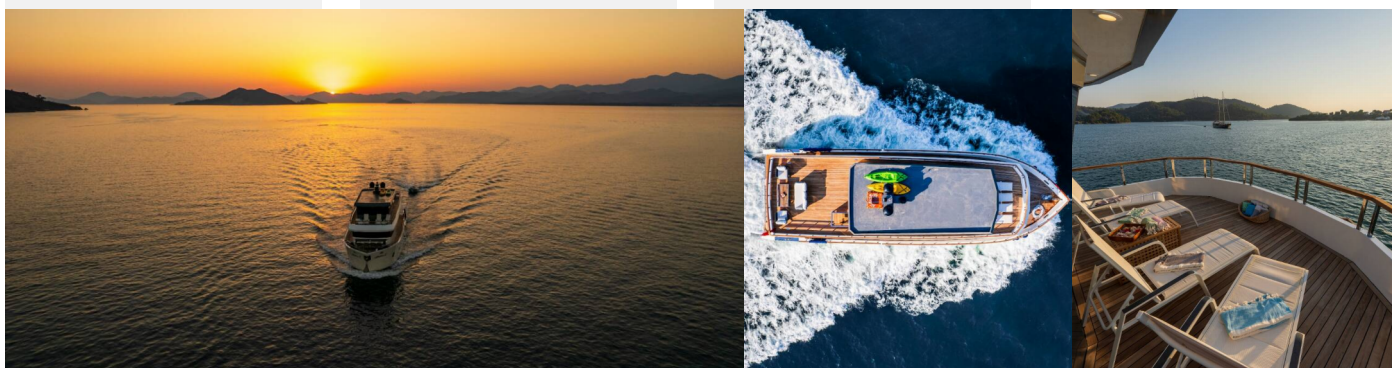

PRICE / WEEKS

02.05. - 09.05.2026 22.400 €	09.05. - 16.05.2026 22.400 €	16.05. - 23.05.2026 22.400 €	23.05. - 30.05.2026 Booked
30.05. - 06.06.2026 26.250 €	06.06. - 13.06.2026 26.250 €	13.06. - 20.06.2026 Booked	20.06. - 27.06.2026 Booked
27.06. - 04.07.2026 Booked	04.07. - 11.07.2026 31.500 €	11.07. - 18.07.2026 Booked	18.07. - 25.07.2026 Booked
25.07. - 01.08.2026 31.500 €	01.08. - 08.08.2026 On option	08.08. - 15.08.2026 Booked	15.08. - 22.08.2026 Booked
22.08. - 29.08.2026 Booked	29.08. - 05.09.2026 26.250 €	05.09. - 12.09.2026 26.250 €	12.09. - 19.09.2026 26.250 €
19.09. - 26.09.2026 26.250 €	26.09. - 03.10.2026 26.250 €	03.10. - 10.10.2026 22.400 €	10.10. - 17.10.2026 22.400 €
17.10. - 24.10.2026 22.400 €	24.10. - 31.10.2026 22.400 €	31.10. - 07.11.2026 22.400 €	07.11. - 14.11.2026 22.400 €

WEB

najachty.pl

PHONE

+48 882 071 532

E-MAIL

biuro@najachty.pl

NAJACHTY

ul. Pi. Świętej Małgorzaty 1-2/42B, 58-100, Świdnica, Poland