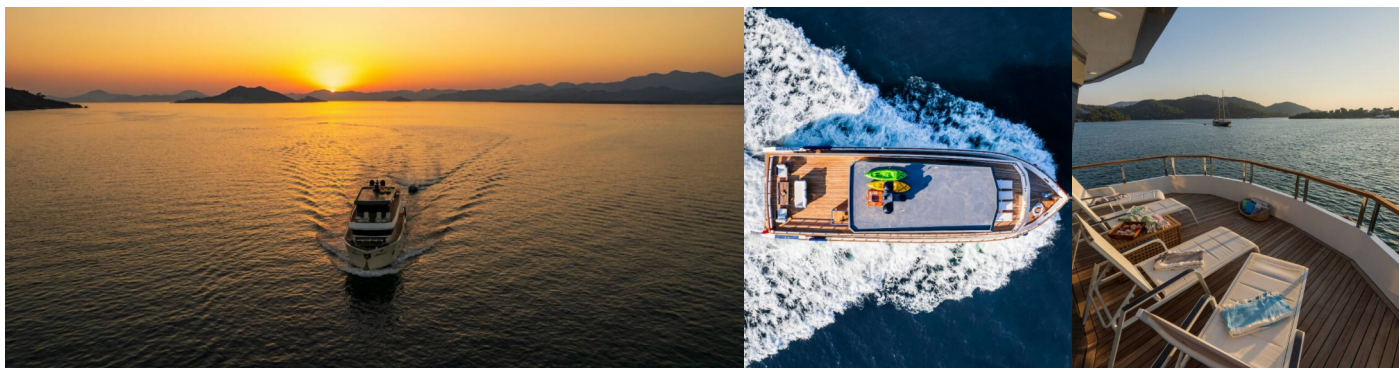

PRICE / WEEKS

05.12. - 12.12.2026

22.400 €

12.12. - 19.12.2026

22.400 €

19.12. - 26.12.2026

22.400 €

WEB

najachty.pl

PHONE

+48 882 071 532

E-MAIL

biuro@najachty.pl

NAJACHTY

ul. Pi. Świętej Małgorzaty 1-2/42B, 58-100, Świdnica, Poland