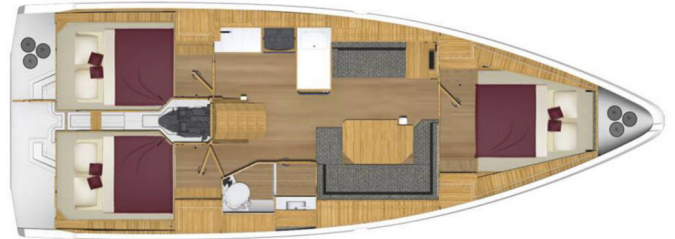

# BAVARIA C38

Ohana

The Sailing yacht Bavaria C38 „Ohana“, built in 2024, is moored in Marina Punat, Krk, Punat (Krk) - Croatia. The yacht has 3 cabins, can accommodate 6 + 2 persons and has 1 toilets/showers.