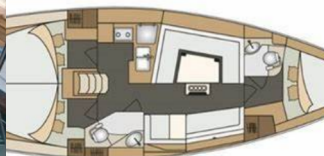

PRICE / WEEKS

15.03. - 22.03.2025 1.185 € ~~1.580 €~~	22.03. - 29.03.2025 1.185 € ~~1.580 €~~	29.03. - 05.04.2025 1.185 € ~~1.580 €~~	05.04. - 12.04.2025 1.185 € ~~1.580 €~~
12.04. - 19.04.2025 1.185 € ~~1.580 €~~	19.04. - 26.04.2025 1.185 € ~~1.580 €~~	26.04. - 03.05.2025 1.260 € ~~1.680 €~~	03.05. - 10.05.2025 1.260 € ~~1.680 €~~
10.05. - 17.05.2025 1.425 € ~~1.900 €~~	17.05. - 24.05.2025 1.988 € ~~2.650 €~~	24.05. - 31.05.2025 2.138 € ~~2.850 €~~	31.05. - 07.06.2025 2.273 € ~~3.030 €~~
07.06. - 14.06.2025 On option	14.06. - 21.06.2025 2.625 € ~~3.500 €~~	21.06. - 28.06.2025 2.693 € ~~3.590 €~~	28.06. - 05.07.2025 2.768 € ~~3.690 €~~
05.07. - 12.07.2025 2.873 € ~~3.830 €~~	12.07. - 19.07.2025 2.873 € ~~3.830 €~~	19.07. - 26.07.2025 2.873 € ~~3.830 €~~	26.07. - 02.08.2025 2.873 € ~~3.830 €~~