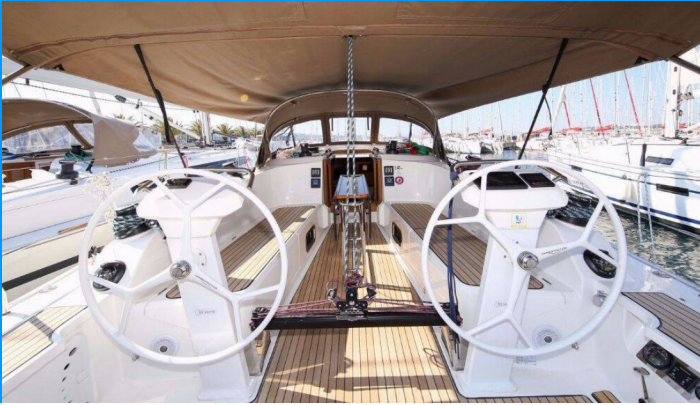

# BAVARIA CRUISER 41S

Viviane II (12)

The Sailing yacht Bavaria Cruiser 41S „Viviane II (12)“, built in 2017, is moored in Marina Hramina, Murter, - Croatia. The yacht has 3 cabins, can accomodate 6 + 2 persons and has 2 toilets/showers.