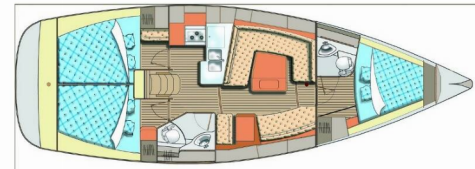

ELAN IMPRESSION 40

Janina

The Sailing yacht Elan Impression 40 „Janina“, built in 2019, is moored in Pula, Marina Polesana, - Croatia. The yacht has 3 cabins, can accommodate 6 + 2 persons and has 2 toilets/showers.

Deck

Anchor Delta, Bathing platform, Bimini top, Cockpit table, Cockpit/stern, outside shower, Dinghy, Electric anchor windlass, LED outdoor ambiance lights, Sprayhood

Entertainment

Indoor speakers, Radio CD player + USB