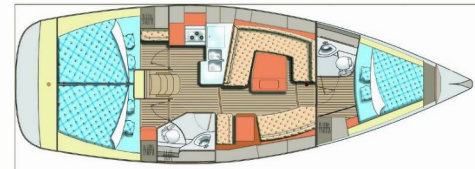

ELAN IMPRESSION 40

Janina

The Sailing yacht Elan Impression 40 „Janina“, built in 2019, is moored in Pula, Marina Polesana, - Croatia. The yacht has 3 cabins, can accommodate 6 + 2 persons and has 2 toilets/showers.

6 + 2

Head/Shower

2

STANDARD YACHT EQUIPMENT

Comfort

Bed linen, Blankets, Pillows

Deck

Anchor Delta, Bathing platform, Bimini top, Cockpit table, Cockpit/stern, outside shower, Dinghy, Electric anchor windlass, LED outdoor ambiance lights, Sprayhood