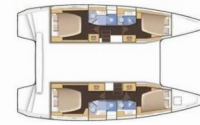

LAGOON 42

Rhea

The Catamaran Lagoon 42 „Rhea“, built in 2024, is moored in Marmaris, Albatros Marina, - Turkey. The yacht has 4 + 1 cabins, can accomodate 8 + 1 persons and has 4 toilets/showers.

YACHT SPECIFICATIONS

Charter Base

Marmaris, Albatros Marina, Turkey

Yacht ID

7054

Brand

Lagoon-Bénéteau

Name

Rhea

Production Year

2024

Length

12.80 m

Cabins

4 + 1

Berths

8 + 1

Head/Shower

4

STANDARD YACHT EQUIPMENT

Deck

Bimini top, Dinghy, Outboard engine

Galley

Freezer (100L), Oven, Refrigerator (144L), Stove

Navigation

Autopilot, GPS chart plotter (Raymarine), Raymarine navsystem (Tridata, Echo, Wind)

Safety

VHF radio (Raymarine wireless)

Yacht electrics

Air Conditioning, Generator, Inverter, Watermaker - desalinator