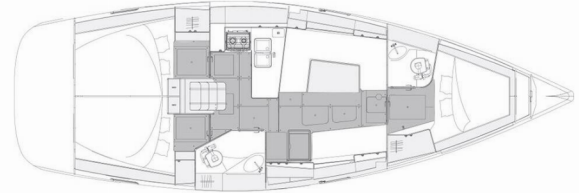

ELAN IMPRESSION 40.1

Estela

The Sailing yacht Elan Impression 40.1 „Estela“, built in 2020, is moored in Marina Kremik, Primosten, - Croatia. The yacht has 3 cabins, can accommodate 6 + 2 persons and has 2 toilets/showers.

Estela

Production Year

2020

Length

11.99 m

Cabins

3

Berths

6 + 2

Head/Shower

2

STANDARD YACHT EQUIPMENT

Comfort

Bed linen

Deck

Bimini top, Cockpit grill, Cockpit table, Cockpit/stern, outside shower, Dinghy (2,40m), Electric anchor windlass, Sprayhood