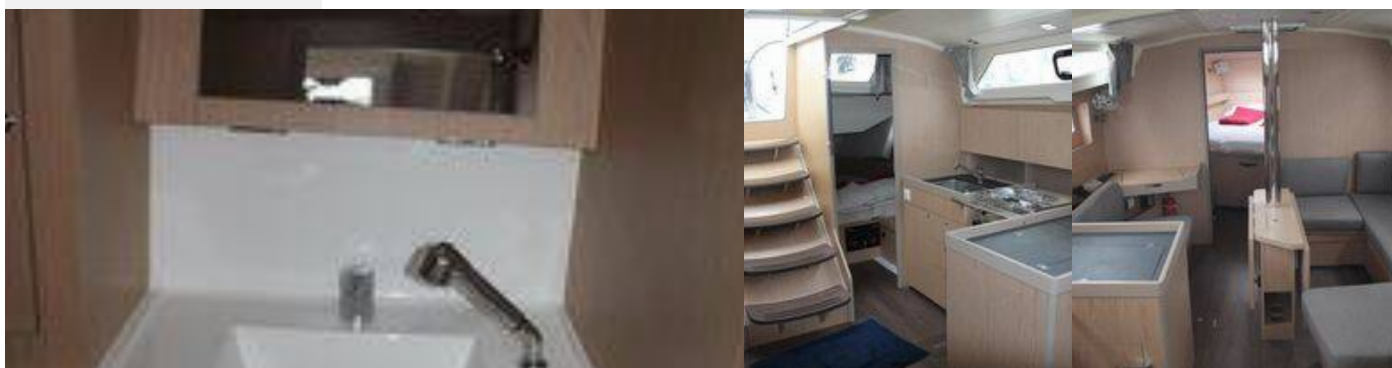

PRICE / WEEKS

16.05. - 23.05.2026 Booked	23.05. - 30.05.2026 2.160 € ~~2.400 €~~	30.05. - 06.06.2026 Booked	06.06. - 13.06.2026 2.610 € ~~2.900 €~~
13.06. - 20.06.2026 Booked	20.06. - 27.06.2026 2.880 € ~~3.200 €~~	27.06. - 04.07.2026 2.880 € ~~3.200 €~~	04.07. - 11.07.2026 2.880 € ~~3.200 €~~
11.07. - 18.07.2026 3.150 € ~~3.500 €~~	18.07. - 25.07.2026 Booked	25.07. - 01.08.2026 3.330 € ~~3.700 €~~	01.08. - 08.08.2026 3.330 € ~~3.700 €~~
08.08. - 15.08.2026 3.510 € ~~3.900 €~~	15.08. - 22.08.2026 3.510 € ~~3.900 €~~	22.08. - 29.08.2026 2.610 € ~~2.900 €~~	29.08. - 05.09.2026 2.610 € ~~2.900 €~~
05.09. - 12.09.2026 2.340 € ~~2.600 €~~	12.09. - 19.09.2026 2.340 € ~~2.600 €~~	19.09. - 26.09.2026 2.160 € ~~2.400 €~~	26.09. - 03.10.2026 2.160 € ~~2.400 €~~
03.10. - 10.10.2026 2.160 € ~~2.400 €~~	10.10. - 17.10.2026 2.160 € ~~2.400 €~~	17.10. - 24.10.2026 2.160 € ~~2.400 €~~	24.10. - 31.10.2026 2.160 € ~~2.400 €~~
31.10. - 07.11.2026 2.160 € ~~2.400 €~~	07.11. - 14.11.2026 2.160 € ~~2.400 €~~	14.11. - 21.11.2026 2.160 € ~~2.400 €~~	21.11. - 28.11.2026 2.160 € ~~2.400 €~~

WEB

najachty.pl

PHONE

+48 882 071 532

E-MAIL

biuro@najachty.pl

NAJACHTY

ul. Pi. Świętej Małgorzaty 1-2/42B, 58-100, Świdnica, Poland