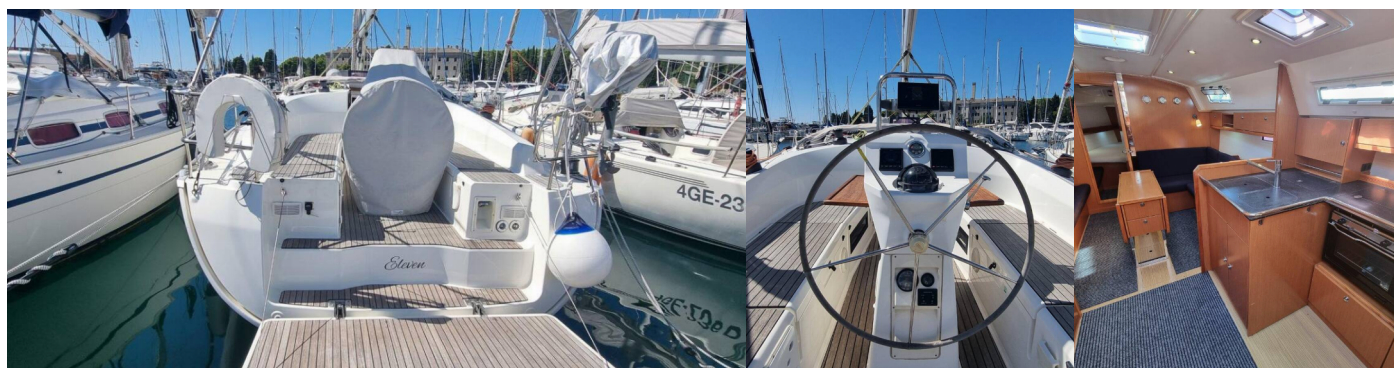

PRICE / WEEKS

07.06. - 14.06.2025 1.872 € ~~2.080 €~~	14.06. - 21.06.2025 1.872 € ~~2.080 €~~	21.06. - 28.06.2025 1.872 € ~~2.080 €~~	28.06. - 05.07.2025 1.872 € ~~2.080 €~~
05.07. - 12.07.2025 2.079 € ~~2.310 €~~	12.07. - 19.07.2025 2.079 € ~~2.310 €~~	19.07. - 26.07.2025 2.340 € ~~2.600 €~~	26.07. - 02.08.2025 Booked
02.08. - 09.08.2025 2.079 € ~~2.310 €~~	09.08. - 16.08.2025 2.079 € ~~2.310 €~~	16.08. - 23.08.2025 2.079 € ~~2.310 €~~	23.08. - 30.08.2025 1.737 € ~~1.930 €~~
30.08. - 06.09.2025 1.737 € ~~1.930 €~~	06.09. - 13.09.2025 Booked	13.09. - 20.09.2025 1.737 € ~~1.930 €~~	20.09. - 27.09.2025 1.737 € ~~1.930 €~~
27.09. - 04.10.2025 1.152 € ~~1.280 €~~	06.10. - 13.10.2025 Booked	18.10. - 25.10.2025 1.152 € ~~1.280 €~~	25.10. - 01.11.2025 1.152 € ~~1.280 €~~
01.11. - 08.11.2025 1.152 € ~~1.280 €~~	08.11. - 15.11.2025 1.152 € ~~1.280 €~~	15.11. - 22.11.2025 1.152 € ~~1.280 €~~	22.11. - 29.11.2025 1.152 € ~~1.280 €~~
29.11. - 06.12.2025 1.152 € ~~1.280 €~~	06.12. - 13.12.2025 1.152 € ~~1.280 €~~	13.12. - 20.12.2025 1.152 € ~~1.280 €~~	20.12. - 27.12.2025 1.368 € ~~1.520 €~~

WEB

najachty.pl

PHONE

+48 882 071 532

E-MAIL

biuro@najachty.pl

NAJACHTY

ul. Pi. Świętej Małgorzaty 1-2/42B, 58-100, Świdnica, Poland