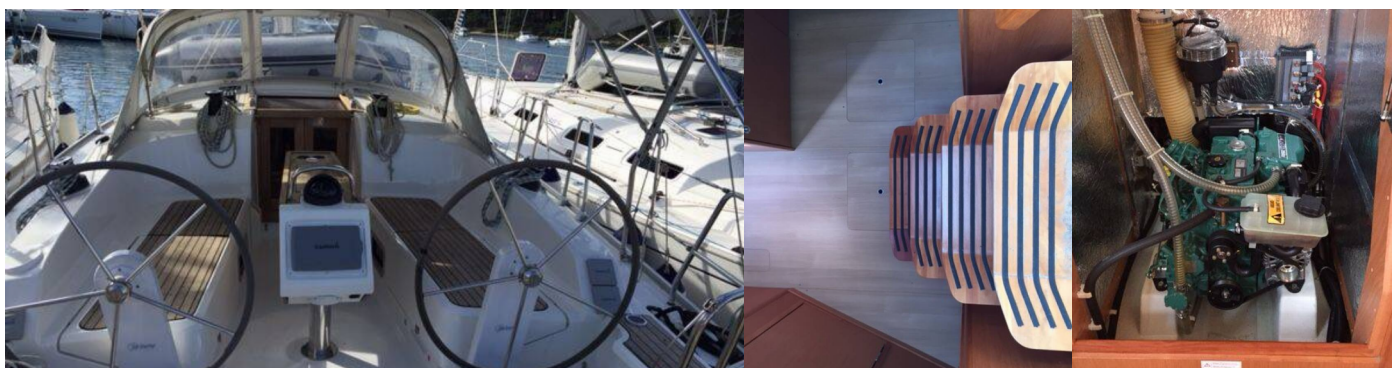

PRICE / WEEKS

23.11. - 14.02.2025 Booked	15.02. - 22.02.2025 1.063 € ~~1.250 €~~	22.02. - 01.03.2025 1.063 € ~~1.250 €~~	01.03. - 08.03.2025 1.063 € ~~1.250 €~~
08.03. - 15.03.2025 1.063 € ~~1.250 €~~	15.03. - 22.03.2025 1.063 € ~~1.250 €~~	22.03. - 29.03.2025 1.063 € ~~1.250 €~~	29.03. - 05.04.2025 1.063 € ~~1.250 €~~
05.04. - 12.04.2025 1.190 € ~~1.400 €~~	12.04. - 19.04.2025 1.190 € ~~1.400 €~~	19.04. - 26.04.2025 1.190 € ~~1.400 €~~	26.04. - 03.05.2025 1.190 € ~~1.400 €~~
03.05. - 10.05.2025 1.190 € ~~1.400 €~~	10.05. - 17.05.2025 1.190 € ~~1.400 €~~	17.05. - 24.05.2025 1.190 € ~~1.400 €~~	24.05. - 31.05.2025 1.700 € ~~2.000 €~~
31.05. - 07.06.2025 1.700 € ~~2.000 €~~			

WEB

najachty.pl

PHONE

+48 882 071 532

E-MAIL

biuro@najachty.pl

NAJACHTY

ul. Pi. Świętej Małgorzaty 1-2/42B, 58-100, Świdnica, Poland