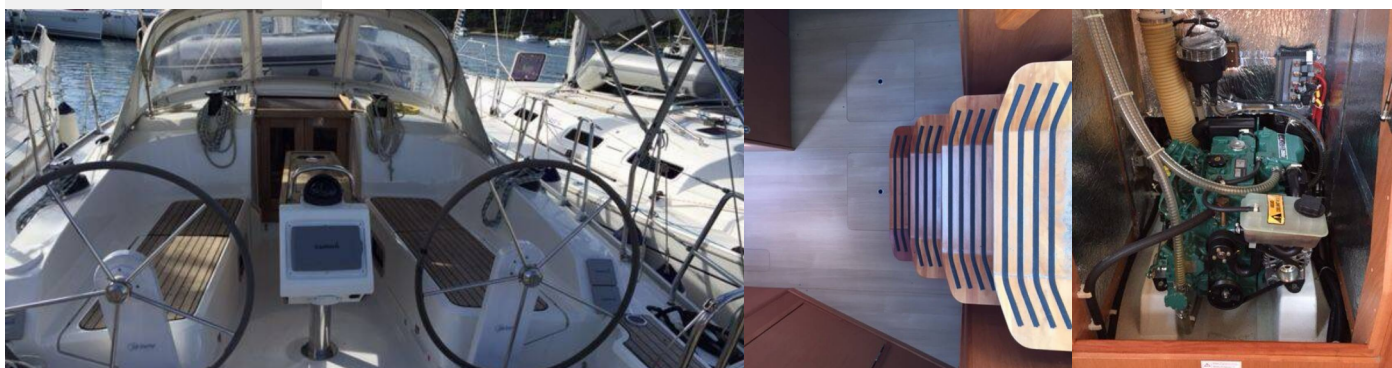

PRICE / WEEKS

07.06. - 14.06.2025 1.700 € ~~2.000 €~~	14.06. - 21.06.2025 1.700 € ~~2.000 €~~	21.06. - 28.06.2025 1.700 € ~~2.000 €~~	28.06. - 05.07.2025 2.338 € ~~2.750 €~~
05.07. - 12.07.2025 2.338 € ~~2.750 €~~	12.07. - 19.07.2025 2.338 € ~~2.750 €~~	19.07. - 26.07.2025 2.712 € ~~3.190 €~~	26.07. - 02.08.2025 2.712 € ~~3.190 €~~
02.08. - 09.08.2025 2.712 € ~~3.190 €~~	09.08. - 16.08.2025 2.712 € ~~3.190 €~~	16.08. - 23.08.2025 2.712 € ~~3.190 €~~	23.08. - 30.08.2025 2.338 € ~~2.750 €~~
30.08. - 06.09.2025 2.338 € ~~2.750 €~~	06.09. - 13.09.2025 1.700 € ~~2.000 €~~	13.09. - 20.09.2025 1.700 € ~~2.000 €~~	20.09. - 27.09.2025 1.190 € ~~1.400 €~~
27.09. - 04.10.2025 1.190 € ~~1.400 €~~	04.10. - 11.10.2025 1.063 € ~~1.250 €~~	11.10. - 18.10.2025 1.063 € ~~1.250 €~~	18.10. - 25.10.2025 1.063 € ~~1.250 €~~
25.10. - 01.11.2025 1.063 € ~~1.250 €~~	01.11. - 08.11.2025 1.063 € ~~1.250 €~~	08.11. - 15.11.2025 1.063 € ~~1.250 €~~	15.11. - 22.11.2025 1.063 € ~~1.250 €~~
22.11. - 29.11.2025 1.063 € ~~1.250 €~~	29.11. - 06.12.2025 1.063 € ~~1.250 €~~	06.12. - 13.12.2025 1.063 € ~~1.250 €~~	13.12. - 20.12.2025 1.063 € ~~1.250 €~~

WEB

najachty.pl

PHONE

+48 882 071 532

E-MAIL

biuro@najachty.pl

NAJACHTY

ul. Pi. Świętej Małgorzaty 1-2/42B, 58-100, Świdnica, Poland