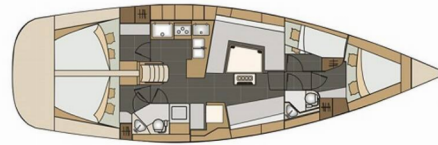

ELAN IMPRESSION 45

Heidi

The Sailing yacht Elan Impression 45 „Heidi“, built in 2016, is moored in Marina Punat, Krk, Punat (Krk) - Croatia. The yacht has 4 cabins, can accommodate 8 + 2 persons and has 2 toilets/showers.

Heidi

Production Year

2016

Length

13.85 m

Cabins

4

Berths