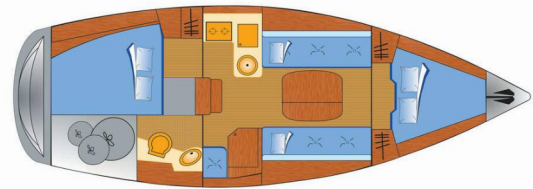

BAVARIA 31 CRUISER

Seepocke

The Sailing yacht Bavaria 31 Cruiser „Seepocke“, built in 2008, is moored in Marina Flensburg Sonwik, - Germany. The yacht has 2 cabins, can accommodate 4 persons and has 1 toilets/showers.

Seepocke

Production Year

2008

Length

9.76 m

Cabins

2

Berths