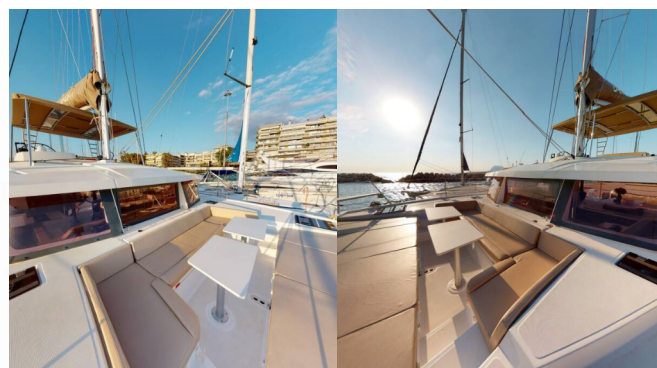

PRICE / WEEKS

25.04. - 02.05.2026 3.960 € ~~4.400 €~~	02.05. - 09.05.2026 3.960 € ~~4.400 €~~	09.05. - 16.05.2026 3.960 € ~~4.400 €~~	17.05. - 18.05.2026 Booked
23.05. - 30.05.2026 Booked	30.05. - 13.06.2026 Booked	13.06. - 20.06.2026 7.200 € ~~8.000 €~~	20.06. - 27.06.2026 Booked
27.06. - 04.07.2026 Booked	04.07. - 11.07.2026 Booked	11.07. - 18.07.2026 7.200 € ~~8.000 €~~	18.07. - 25.07.2026 Booked
25.07. - 08.08.2026 Booked	08.08. - 15.08.2026 8.134 € ~~9.800 €~~	15.08. - 22.08.2026 Booked	22.08. - 29.08.2026 Booked
29.08. - 05.09.2026 7.380 € ~~8.200 €~~	05.09. - 12.09.2026 7.380 € ~~8.200 €~~	12.09. - 19.09.2026 Booked	19.09. - 26.09.2026 6.210 € ~~6.900 €~~
26.09. - 03.10.2026 Booked	03.10. - 10.10.2026 4.770 € ~~5.300 €~~	10.10. - 17.10.2026 4.770 € ~~5.300 €~~	17.10. - 24.10.2026 4.050 € ~~4.500 €~~
24.10. - 31.10.2026 4.050 € ~~4.500 €~~	31.10. - 07.11.2026 4.050 € ~~4.500 €~~		

WEB

najachty.pl

PHONE

+48 882 071 532

E-MAIL

biuro@najachty.pl

NAJACHTY

ul. Pi. Świętej Małgorzaty 1-2/42B, 58-100, Świdnica, Poland