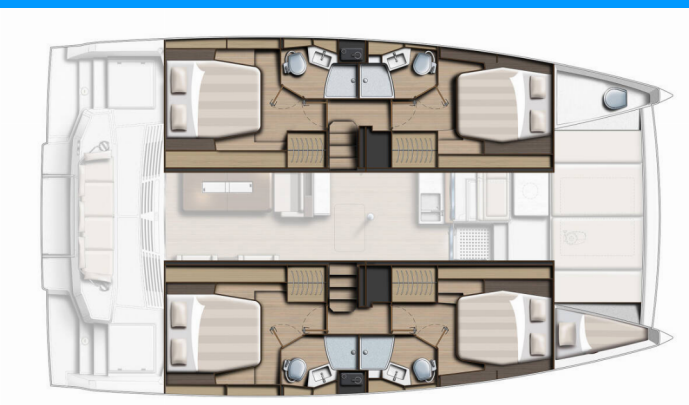

BALI 4.4

Mela

The Catamaran Bali 4.4 „Mela“, built in 2024, is moored in Marina Mandalina, Sibenik, Sibenik - Croatia. The yacht has 4 + 1 cabins, can accommodate 8 + 1 persons and has 4 + 1 toilets/showers.

Mela

Production Year

2024

Length

13.50 m

Cabins

4 + 1

Berths