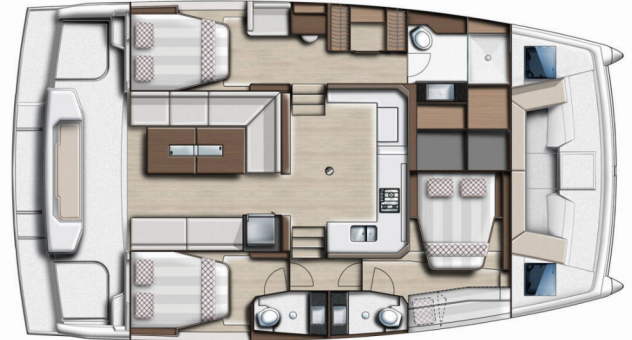

BALI CATSPACE OW

Warm Breeze

The Catamaran Bali Catspace OW „Warm Breeze“, built in 2024, is moored in Marina Mandalina, Sibenik, Sibenik - Croatia . The yacht has 3 cabins, can accomodate 6 + 2 persons and has 3 toilets/showers.

Warm Breeze

Production Year

2024

Length

12.31m

Cabins

3

Berths