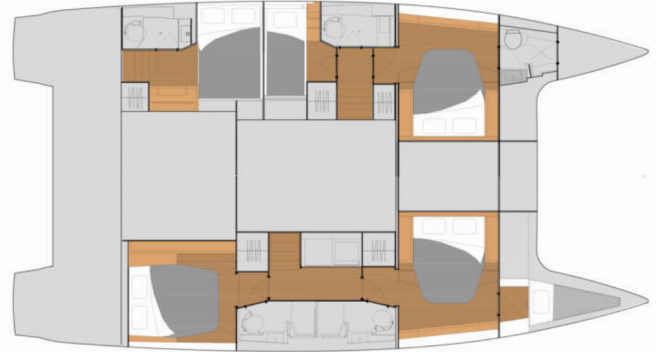

FONTAINE PAJOT TANNA 47

Feeling Knotty

The Catamaran Fountaine Pajot Tanna 47 „Feeling Knotty“, built in 2024, is moored in St. Thomas, Frenchtown Marina, - United States Virgin Islands. The yacht has 5 cabins, can accomodate 10 persons and has 5 toilets/showers.

YACHT SPECIFICATIONS

Charter Base

St. Thomas, Frenchtown Marina, United States Virgin Islands

Yacht ID

6809

Brand

Fountaine Pajot

Name

Feeling Knotty

Production Year

2024

Length

13.94 m

Cabins

5

Berths

10

Head/Shower

5

STANDARD YACHT EQUIPMENT

Comfort

Sundeck cushions

Deck

Bathing platform, Bimini top, Cockpit fridge, Cockpit table, Cockpit/stern, outside shower, Dinghy with outboard engine, Electric anchor windlass, Grill/Barbecue/Plancha (propane), Hydraulic lifting swimming platform, Sprayhood, Teak cockpit

Entertainment

Fusion radio, Outdoor speakers, Starlink, TV, Underwater lights

Galley

Freezer, Kitchen utensils (Galley equipment, cutlery), Microwave, Oven, Refrigerator, Stove (3 burners)

Interior

Convertible table in salon, Electric toilet

Navigation

Autopilot, GPS chart plotter - cockpit (Garmin), Helm station, Wind/speed/depth instruments

Safety

Black Water Tank, VHF radio

Sails

Electric winch, Lazy bag, Lazy jacks

Yacht electrics

110V socket, Air Conditioning, Generator, Inverter, Solar panels, Watermaker - desalinator