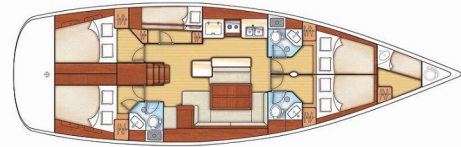

OCEANIS 50 FAMILY

Mississippi

The Sailing yacht Oceanis 50 Family „Mississippi“, built in 2012, is moored in Rogač (Šolta), – Croatia. The yacht has 5 + 1 cabins , can accomodate 10 + 1 + 1 persons and has 3 + 1 toilets/showers.

Mississippi

Production Year

2012

Length

15.42 m

Cabins

5 + 1

Berths