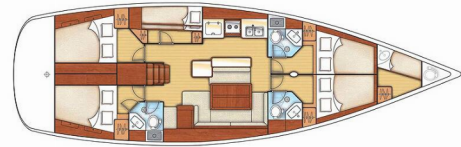

OCEANIS 50 FAMILY

Mississippi

The Sailing yacht Oceanis 50 Family „Mississippi“, built in 2012, is moored in Rogač (Šolta), - Croatia. The yacht has 5 + 1 cabins , can accomodate 10 + 1 + 1 persons and has 3 + 1 toilets/showers.

YACHT SPECIFICATIONS

Charter Base

Rogac (Solta), Croatia

Yacht ID

680

Brand

Bénéteau

Name

Mississippi

Production Year

2012

Length

15.42 m

Cabins

5 + 1

Berths

10 + 1 + 1

Max. Passengers

12

Head/Shower

3 + 1

STANDARD YACHT EQUIPMENT

Comfort

Bed linen, Blankets, Pillows

Deck

Anchor with chain, Anchor with rope, Bilge pump - Mechanic, Bimini top, Boat hook, Cockpit light, Dinghy, Dinghy (byboat) pump, Fenders, Gangway, Jerry cans for fuel, Mooring ropes, Round/globular fender, Sea/Storm drogue anchor, Spare anchor (Reserve, Auxiliary anchor), Sprayhood, Teak cockpit, Water hose

Entertainment

CD player

Galley

Gas bottles, Hot water, Kitchen utensils (Galley equipment, cutlery), Refrigerator

Interior

Clock

Navigation

Binoculars, Bow thruster, Compass, GPS chart plotter, GPS chart plotter - cockpit, Hand bearing compass, Navigation/position Lights, Pilot book, Radar reflector, Speedometer (Speed log)

Safety

Black Water Tank, Distress signals, Emergency tiller, Engine spare parts, Fire axe, Fire extinguisher, First aid kit, Fog horn, Life belts (Safety harness), Life jackets, Liferaft, Repair kit, Safety equipment, Thermal suit, VHF radio

Yacht electrics

Battery charger, Bilge pump - Electric, Heating, Shore power cable, Water heater, WC pump