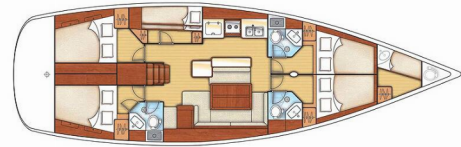

OCEANIS 50 FAMILY

Mississippi

The Sailing yacht Oceanis 50 Family „Mississippi“, built in 2012, is moored in Rogač (Šolta), - Croatia. The yacht has 5 + 1 cabins , can accomodate 10 + 1 + 1 persons and has 3 + 1 toilets/showers.

Mississippi

Production Year

2012

Length

15.42 m

Cabins

5 + 1

Berths