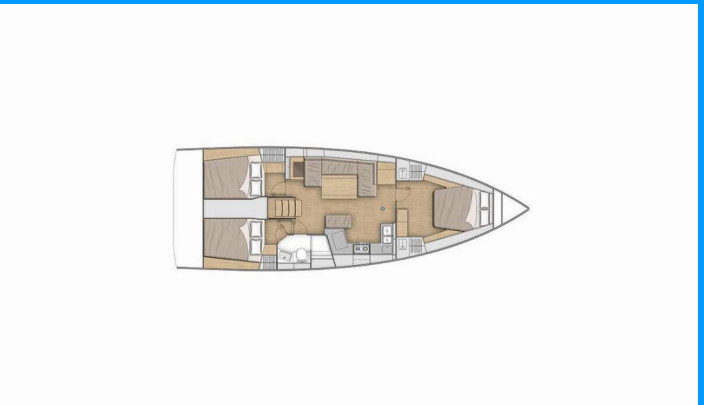

OCEANIS 40.1

Kobe

The Sailing yacht Oceanis 40.1 „Kobe“, built in 2024, is moored in Pula, ACI Marina Pomer, Pomer – Croatia. The yacht has 3 cabins, can accommodate 6 + 2 persons and has 1 toilets/showers.

Kobe

Production Year

2024

Length

12.87 m

Cabins

3

Berths