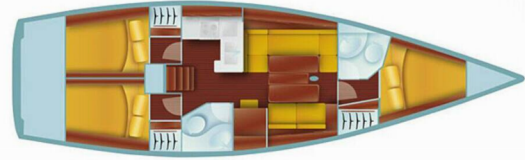

# SALONA 41

Wild Bee

The Sailing yacht Salona 41 „Wild Bee“, built in 2013, is moored in Marmaris Adakoy Marina, - Turkey. The yacht has 3 cabins, can accomodate 6 + 2 persons and has 2 toilets/showers.

**Wild Bee**

Production Year

**2013**

Length

**12.50 m**

Cabins

**3**

Berths