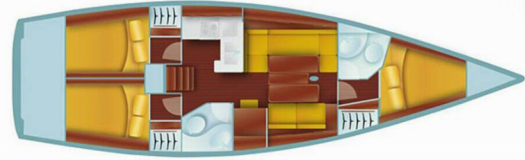

SALONA 41

Race Dog

The Sailing yacht Salona 41 „Race Dog“, built in 2013, is moored in Marmaris Adakoy Marina, - Turkey. The yacht has 3 cabins, can accommodate 6 + 2 persons and has 2 toilets/showers.

YACHT SPECIFICATIONS