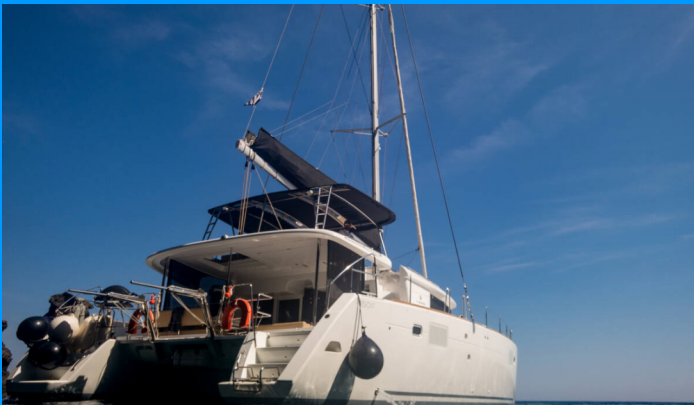

LAGOON 450 F

Madicon

The Catamaran Lagoon 450 F „Madicon“, built in 2019, is moored in Santorini, Vlichada Port, - Greece. The yacht has 4 + 1 cabins, can accommodate 9 + 1 persons and has 4 + 1 toilets/showers.

YACHT SPECIFICATIONS

Charter Base

Lavrion, main port, Greece (01.01.-12.06.2026)

Santorini, Vlichada Port, Greece (13.06.-31.12.2099)

Yacht ID

6740

Brand

Lagoon-Bénéteau

Cockpit cushions

Deck

Bimini top (2024), Cockpit/stern, outside shower, Dinghy (Zodiac 3.4 (2023)), Grill/Barbecue/Plancha (Gas; Weber), Hydraulic gangway, Outboard engine (30 hp), Sprayhood (2024)

Entertainment