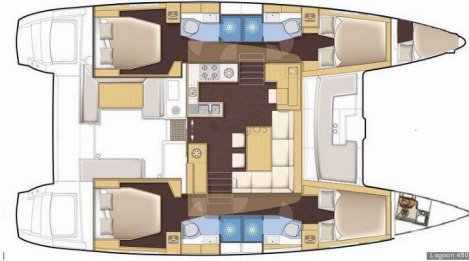

LAGOON 450 F

Madicon

The Catamaran Lagoon 450 F „Madicon“, built in 2019, is moored in Santorini, Vlichada Port, - Greece. The yacht has 4 + 1 cabins, can accommodate 9 + 1 persons and has 4 + 1 toilets/showers.

Name

Madicon

Production Year

2019

Length

13.96 m

Cabins

4 + 1

Cockpit cushions

Deck

Bimini top (2024), Cockpit/stern, outside shower, Dinghy (Zodiac 3.4 (2023)), Grill/Barbecue/Plancha (Gas; Weber), Hydraulic gangway, Outboard engine (30 hp), Sprayhood (2024)

Entertainment

Interior

Convertible table in salon, Electric fans (in salon and cabins), Electric toilet, Washing machine

Navigation

Autopilot, GPS chart plotter - cockpit

Sails

Electric winch

Yacht electrics

Air Conditioning, Generator, Inverter, Solar panels, USB sockets, Watermaker - desalinator