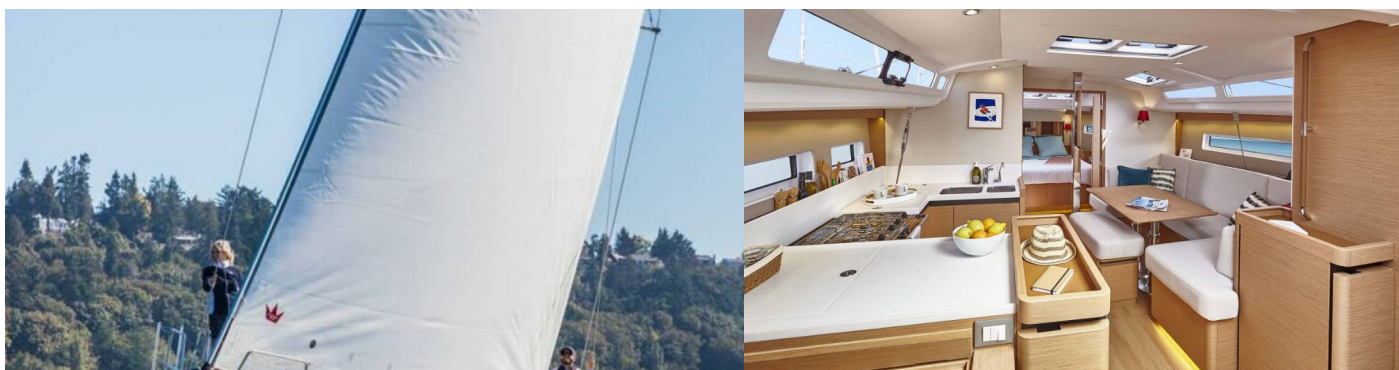

PRICE / WEEKS

05.12. - 12.12.2026

2.527 € ~~2.660 €~~

12.12. - 19.12.2026

2.527 € ~~2.660 €~~

19.12. - 26.12.2026

2.527 € ~~2.660 €~~

26.12. - 02.01.2027

2.527 € ~~2.660 €~~

WEB

najachty.pl

PHONE

+48 882 071 532

E-MAIL

biuro@najachty.pl

NAJACHTY

ul. Pi. Świętej Małgorzaty 1-2/42B, 58-100, Świdnica, Poland