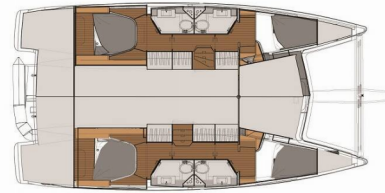

FONTAINE PAJOT LUCIA 40

Luce

The Catamaran Fontaine Pajot Lucia 40 „Luce“, built in 2017, is moored in Marina Punat, Krk, Punat (Krk) - Croatia. The yacht has 4 + 2 cabins, can accommodate 8 + 2 persons and has 4 toilets/showers.

YACHT SPECIFICATIONS

Charter Base

Marina Punat, Krk, Croatia

Yacht ID

6673

Brand

Fontaine Pajot

Name

Luce

Production Year

2017

Length

11.73 m

Cabins

4 + 2

Berths

8 + 2

Max. Passengers

10

Head/Shower

4

STANDARD YACHT EQUIPMENT

Comfort

Bed linen

Deck

Bimini top, Cockpit table, Cockpit/stern, outside shower, Davit, Dinghy, Electric anchor windlass, Sprayhood

Entertainment

Floating Island, Outdoor speakers, Radio (CD, MP3, USB, AUX)

Galley

Additional fridge, Gas cookers, Ice maker, Kitchen utensils (Galley equipment, cutlery), Microwave, Oven, Refrigerator

Navigation

Autopilot, Complete navigation equipment, Echosounder/Depthsounder, GPS, GPS chart plotter - cockpit, Radar reflector, Wind instrument/Anemometer

Safety

Black Water Tank, Fire extinguisher, First aid kit, Flashlight, Fog horn, Life belts (Safety harness) (one per person), Life buoy + Flashing light, Life jackets (one per person), Signal rockets and torches, VHF radio

Sails

Electric winch, Lazy bag

Yacht electrics

Air Conditioning, Generator, Heating, Inverter, Solar panels (x100)