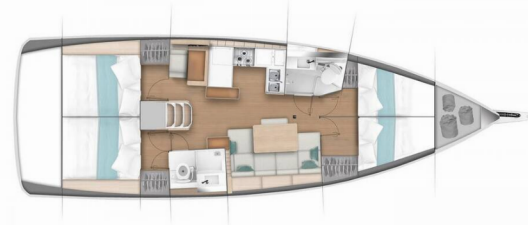

SUN ODYSSEY 440

Navillera

The Sailing yacht Sun Odyssey 440 „Navillera“, built in 2023, is moored in Skiathos, - Greece. The yacht has 4 cabins, can accommodate 8 + 2 persons and has 2 toilets/showers.

YACHT SPECIFICATIONS

Production Year

2023

Length

13.00 m

Cabins

4

Berths

8 + 2

Max. Passengers

10

Head/Shower

2

STANDARD YACHT EQUIPMENT

Comfort

Cockpit cushions

Deck

Bimini top, Dinghy with outboard engine, Gangway

Entertainment

Radio

Galley

Freezer

Interior

Electric fans in cabins (Saloon), Electric toilet

Navigation