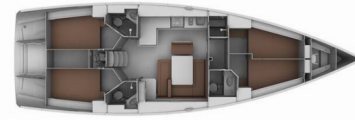

BAVARIA CRUISER 45

Destiny

The Sailing yacht Bavaria Cruiser 45 „Destiny“, built in 2010, is moored in Corfu, Gouvia Marina, Korfu - Greece. The yacht has 4 cabins, can accomodate 8 persons and has 3 toilets/showers.

Destiny

Production Year

2010

Length

14.27 m

Cabins

4

Berths