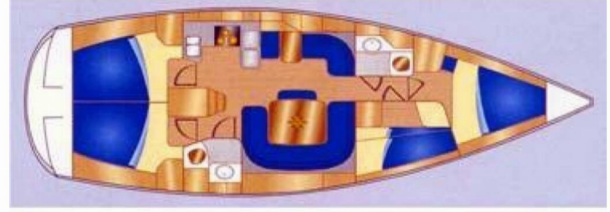

# Y40

Pia

The Sailing yacht Y40 „Pia“, built in 2008, is moored in Izola, - Slovenia. The yacht has 4 cabins, can accomodate 8 + 2 persons and has 2 toilets/showers.