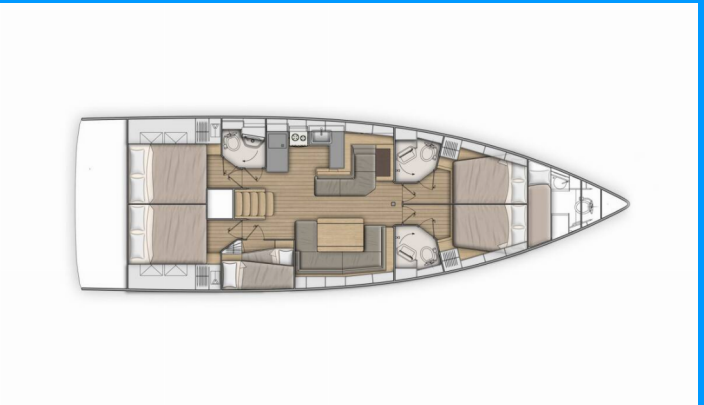

OCEANIS 51.1

Eli

The Sailing yacht Oceanis 51.1 „Eli“, built in 2024, is moored in Volos, Volos - Greece. The yacht has 5 + 1 cabins, can accomodate 10 + 2 + 1 persons and has 3 + 1 toilets/showers.

YACHT SPECIFICATIONS

Production Year

2024

Length

15.94 m

Cabins

5 + 1

Berths

10 + 2 + 1