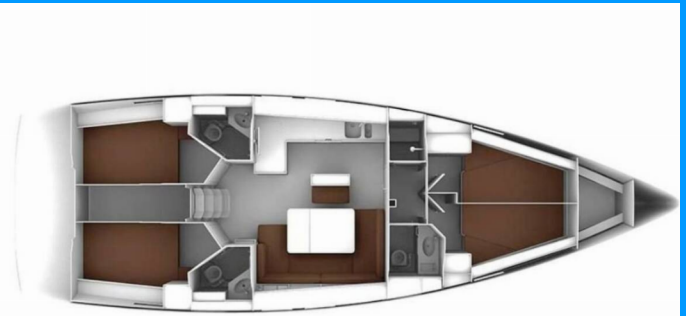

BAVARIA CRUISER 46

Michael

The Sailing yacht Bavaria Cruiser 46 „Michael“, built in 2020, is moored in Kos, Kos Marina, - Greece. The yacht has 4 cabins, can accomodate 8 + 1 persons and has 3 toilets/showers.

Michael

Production Year

2020

Length

14.27 m

Cabins

4

Berths