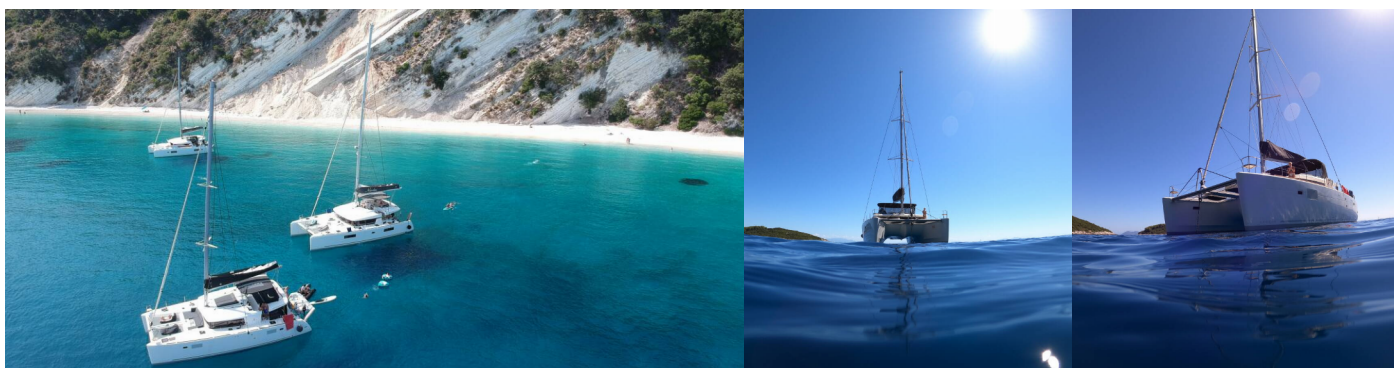

PRICE / WEEKS

07.11. - 14.11.2026

4.770 € ~~5.300 €~~

14.11. - 21.11.2026

4.770 € ~~5.300 €~~

21.11. - 28.11.2026

4.770 € ~~5.300 €~~

28.11. - 05.12.2026

4.770 € ~~5.300 €~~

05.12. - 12.12.2026

4.770 € ~~5.300 €~~

12.12. - 19.12.2026

4.770 € ~~5.300 €~~

19.12. - 26.12.2026

4.770 € ~~5.300 €~~

WEB

najachty.pl

PHONE

+48 882 071 532

E-MAIL

biuro@najachty.pl

NAJACHTY

ul. Pi. Świętej Małgorzaty 1-2/42B, 58-100, Świdnica, Poland