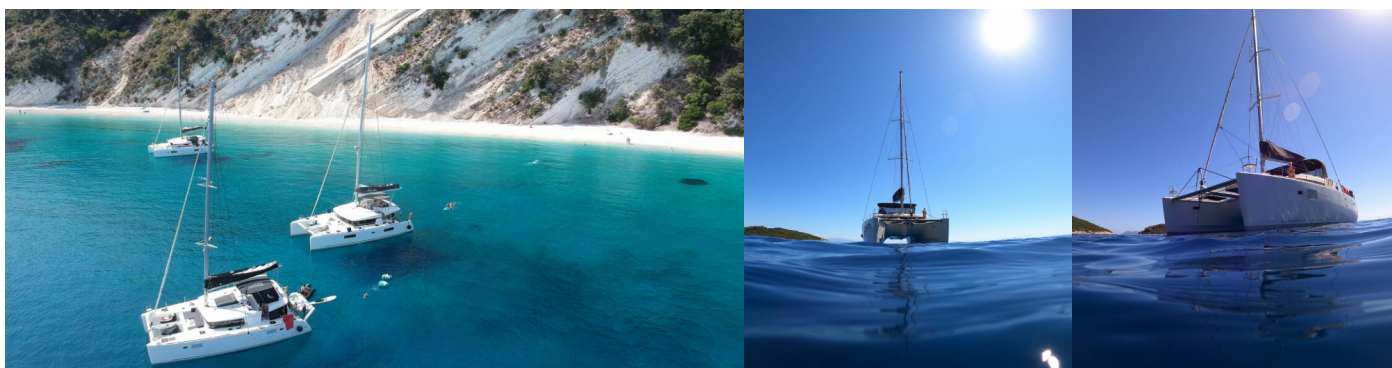

PRICE / WEEKS

25.04. - 02.05.2026 3.762 € ~~5.700 €~~	02.05. - 09.05.2026 4.161 € ~~5.700 €~~	09.05. - 16.05.2026 4.410 € ~~6.300 €~~	16.05. - 23.05.2026 Booked
23.05. - 30.05.2026 5.772 € ~~7.800 €~~	30.05. - 06.06.2026 6.786 € ~~7.800 €~~	06.06. - 13.06.2026 6.966 € ~~8.600 €~~	13.06. - 20.06.2026 Booked
20.06. - 27.06.2026 Booked	27.06. - 11.07.2026 Booked	11.07. - 18.07.2026 8.787 € ~~10.100 €~~	18.07. - 25.07.2026 Booked
25.07. - 08.08.2026 Booked	08.08. - 22.08.2026 Booked	22.08. - 29.08.2026 Booked	29.08. - 05.09.2026 Booked
05.09. - 12.09.2026 Booked	12.09. - 19.09.2026 Booked	19.09. - 26.09.2026 6.880 € ~~8.600 €~~	26.09. - 03.10.2026 Booked
03.10. - 10.10.2026 5.780 € ~~6.800 €~~	10.10. - 17.10.2026 4.420 € ~~6.800 €~~	17.10. - 24.10.2026 3.763 € ~~5.300 €~~	24.10. - 31.10.2026 3.763 € ~~5.300 €~~
31.10. - 07.11.2026 3.763 € ~~5.300 €~~			

WEB

najachty.pl

PHONE

+48 882 071 532

E-MAIL

biuro@najachty.pl

NAJACHTY

ul. Pi. Świętej Małgorzaty 1-2/42B, 58-100, Świdnica, Poland