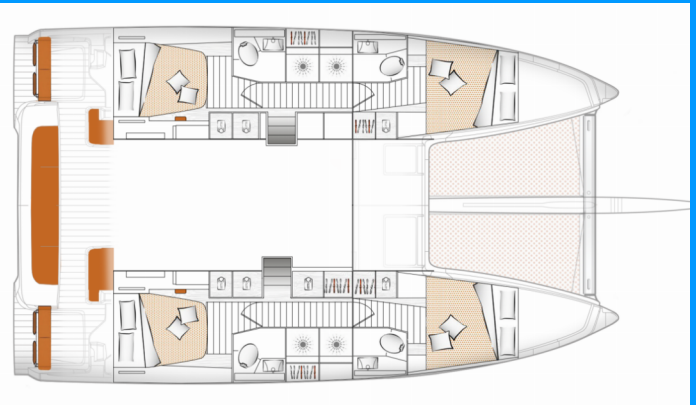

EXCESS 14

Tiramisu

The Catamaran Excess 14 „Tiramisu“, built in 2024, is moored in Lefkas, D-Marin, Lefkas - Greece. The yacht has 4 + 2 cabins, can accommodate 8 + 2 persons and has 5 + 1 toilets/showers.

Tiramisu

Production Year

2024

Length

13.97 m

Cabins

4 + 2

Berths