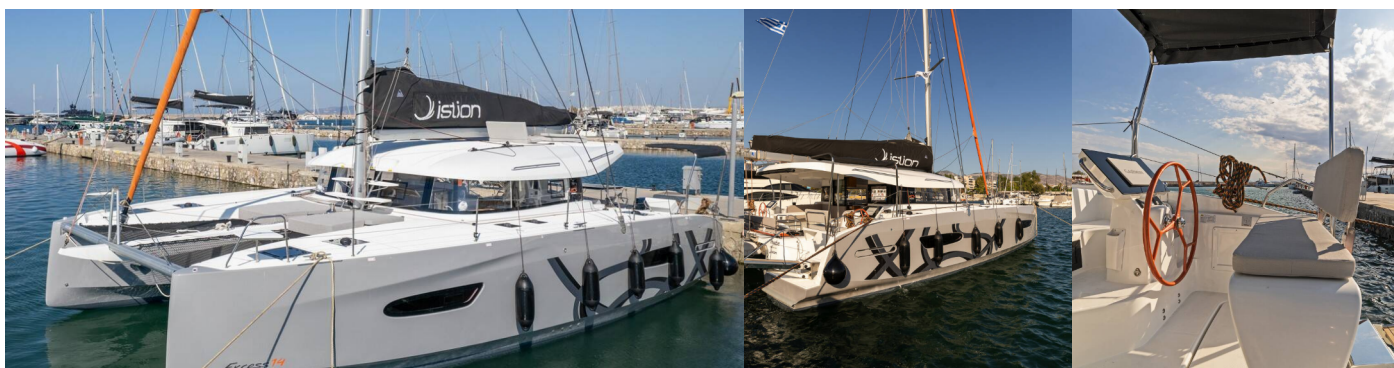

PRICE / WEEKS

02.01. - 09.01.2027 3.690 € ~~4.100 €~~	09.01. - 16.01.2027 3.690 € ~~4.100 €~~	16.01. - 23.01.2027 3.690 € ~~4.100 €~~	23.01. - 30.01.2027 3.690 € ~~4.100 €~~
30.01. - 06.02.2027 3.690 € ~~4.100 €~~	06.02. - 13.02.2027 3.690 € ~~4.100 €~~	13.02. - 20.02.2027 3.690 € ~~4.100 €~~	20.02. - 27.02.2027 3.690 € ~~4.100 €~~
27.02. - 06.03.2027 3.690 € ~~4.100 €~~	06.03. - 13.03.2027 3.690 € ~~4.100 €~~	13.03. - 20.03.2027 3.690 € ~~4.100 €~~	20.03. - 27.03.2027 3.690 € ~~4.100 €~~
27.03. - 03.04.2027 3.690 € ~~4.100 €~~	03.04. - 10.04.2027 3.690 € ~~4.100 €~~	10.04. - 17.04.2027 3.690 € ~~4.100 €~~	17.04. - 24.04.2027 3.690 € ~~4.100 €~~
24.04. - 01.05.2027 4.410 € ~~4.900 €~~	01.05. - 08.05.2027 5.220 € ~~5.800 €~~	08.05. - 15.05.2027 5.220 € ~~5.800 €~~	15.05. - 22.05.2027 5.580 € ~~6.200 €~~
22.05. - 29.05.2027 7.110 € ~~7.900 €~~	29.05. - 05.06.2027 7.650 € ~~8.500 €~~	05.06. - 12.06.2027 8.010 € ~~8.900 €~~	12.06. - 19.06.2027 8.010 € ~~8.900 €~~
19.06. - 26.06.2027 9.270 € ~~10.300 €~~	26.06. - 10.07.2027 Booked		

WEB

najachty.pl

PHONE

+48 882 071 532

E-MAIL

biuro@najachty.pl

NAJACHTY

ul. Pi. Świętej Małgorzaty 1-2/42B, 58-100, Świdnica, Poland