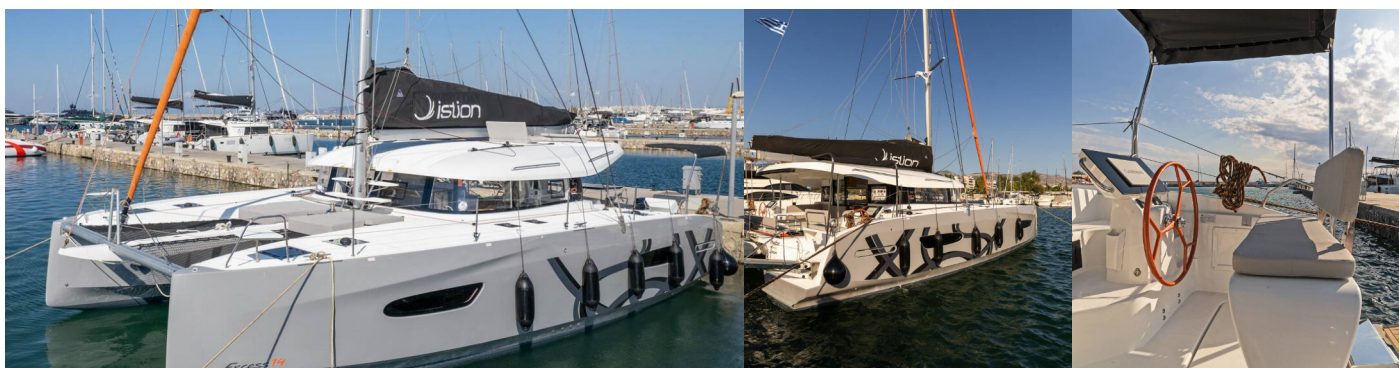

PRICE / WEEKS

07.11. - 14.11.2026

4.950 € ~~5.500 €~~

14.11. - 21.11.2026

4.950 € ~~5.500 €~~

21.11. - 31.12.2026

Booked

WEB

najachty.pl

PHONE

+48 882 071 532

E-MAIL

biuro@najachty.pl

NAJACHTY

ul. Pi. Świętej Małgorzaty 1-2/42B, 58-100, Świdnica, Poland