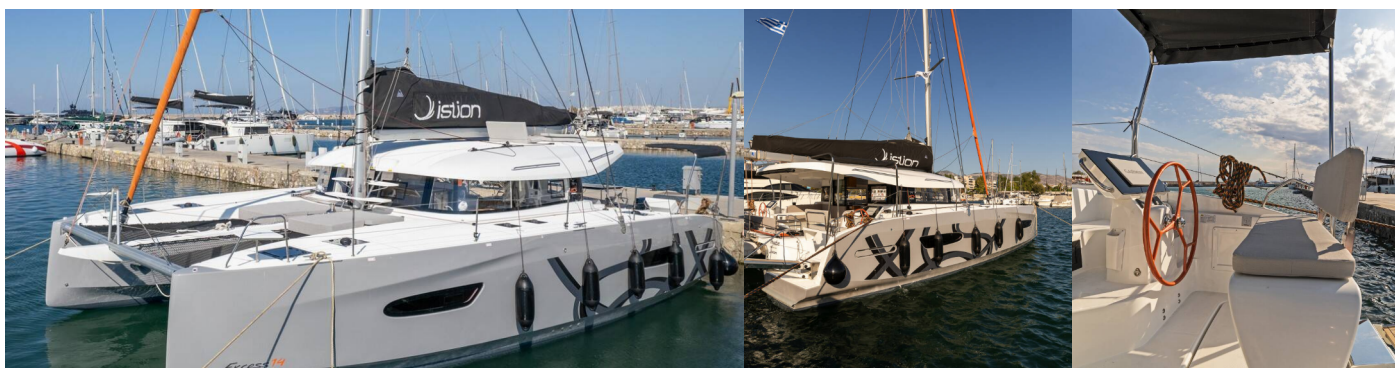

PRICE / WEEKS

02.05. - 09.05.2026 4.060 € ~~5.800 €~~	09.05. - 16.05.2026 4.060 € ~~5.800 €~~	16.05. - 23.05.2026 Booked	23.05. - 30.05.2026 6.320 € ~~7.900 €~~
30.05. - 06.06.2026 7.650 € ~~8.500 €~~	06.06. - 13.06.2026 Booked	13.06. - 20.06.2026 Booked	20.06. - 27.06.2026 9.270 € ~~10.300 €~~
27.06. - 11.07.2026 Booked	11.07. - 18.07.2026 9.270 € ~~10.300 €~~	18.07. - 25.07.2026 Booked	25.07. - 01.08.2026 11.250 € ~~12.500 €~~
01.08. - 08.08.2026 11.250 € ~~12.500 €~~	08.08. - 15.08.2026 11.250 € ~~12.500 €~~	15.08. - 22.08.2026 Booked	22.08. - 29.08.2026 On option
29.08. - 05.09.2026 Booked	05.09. - 12.09.2026 9.540 € ~~10.600 €~~	12.09. - 19.09.2026 9.000 € ~~10.000 €~~	19.09. - 26.09.2026 8.100 € ~~9.000 €~~
26.09. - 03.10.2026 Booked	03.10. - 10.10.2026 6.255 € ~~6.950 €~~	10.10. - 17.10.2026 6.030 € ~~6.700 €~~	17.10. - 24.10.2026 4.950 € ~~5.500 €~~
24.10. - 31.10.2026 4.950 € ~~5.500 €~~	31.10. - 07.11.2026 4.950 € ~~5.500 €~~		

WEB

najachty.pl

PHONE

+48 882 071 532

E-MAIL

biuro@najachty.pl

NAJACHTY

ul. Pi. Świętej Małgorzaty 1-2/42B, 58-100, Świdnica, Poland