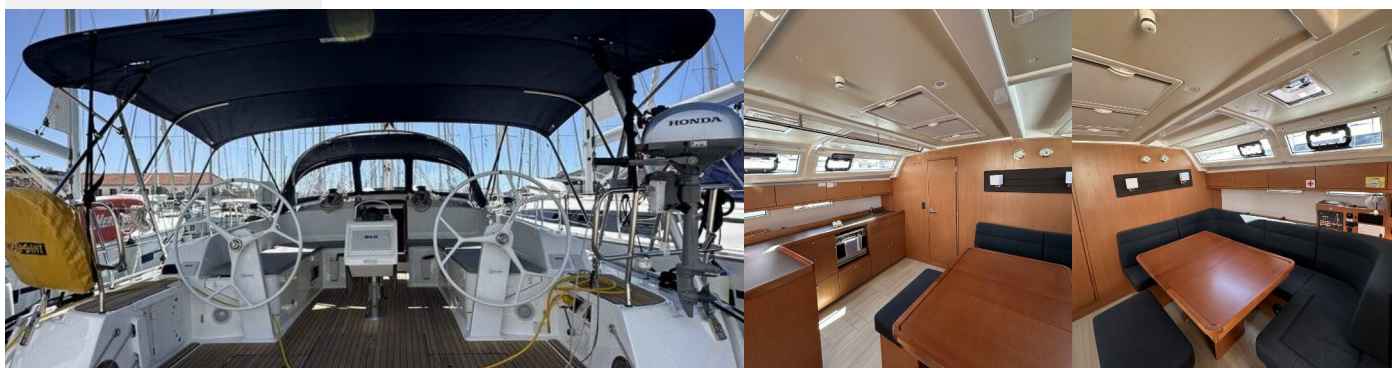

PRICE / WEEKS

07.06. - 14.06.2025 4.275 € ~~4.750 €~~	14.06. - 21.06.2025 4.275 € ~~4.750 €~~	21.06. - 28.06.2025 4.275 € ~~4.750 €~~	28.06. - 05.07.2025 On option
05.07. - 12.07.2025 4.770 € ~~5.300 €~~	12.07. - 19.07.2025 4.770 € ~~5.300 €~~	19.07. - 26.07.2025 5.130 € ~~5.700 €~~	26.07. - 02.08.2025 5.130 € ~~5.700 €~~
02.08. - 09.08.2025 5.130 € ~~5.700 €~~	09.08. - 16.08.2025 5.130 € ~~5.700 €~~	16.08. - 23.08.2025 4.770 € ~~5.300 €~~	23.08. - 30.08.2025 4.770 € ~~5.300 €~~
30.08. - 06.09.2025 4.770 € ~~5.300 €~~	06.09. - 13.09.2025 4.275 € ~~4.750 €~~	13.09. - 20.09.2025 3.762 € ~~4.180 €~~	20.09. - 27.09.2025 3.195 € ~~3.550 €~~
27.09. - 04.10.2025 3.195 € ~~3.550 €~~	04.10. - 11.10.2025 3.195 € ~~3.550 €~~	11.10. - 18.10.2025 3.195 € ~~3.550 €~~	18.10. - 25.10.2025 3.195 € ~~3.550 €~~
25.10. - 01.11.2025 3.195 € ~~3.550 €~~	01.11. - 08.11.2025 3.195 € ~~3.550 €~~	08.11. - 15.11.2025 3.195 € ~~3.550 €~~	15.11. - 22.11.2025 3.195 € ~~3.550 €~~
22.11. - 29.11.2025 3.195 € ~~3.550 €~~	29.11. - 06.12.2025 3.195 € ~~3.550 €~~	06.12. - 13.12.2025 3.195 € ~~3.550 €~~	13.12. - 20.12.2025 3.195 € ~~3.550 €~~

WEB

najachty.pl

PHONE

+48 882 071 532

E-MAIL

biuro@najachty.pl

NAJACHTY

ul. Pi. Świętej Małgorzaty 1-2/42B, 58-100, Świdnica, Poland