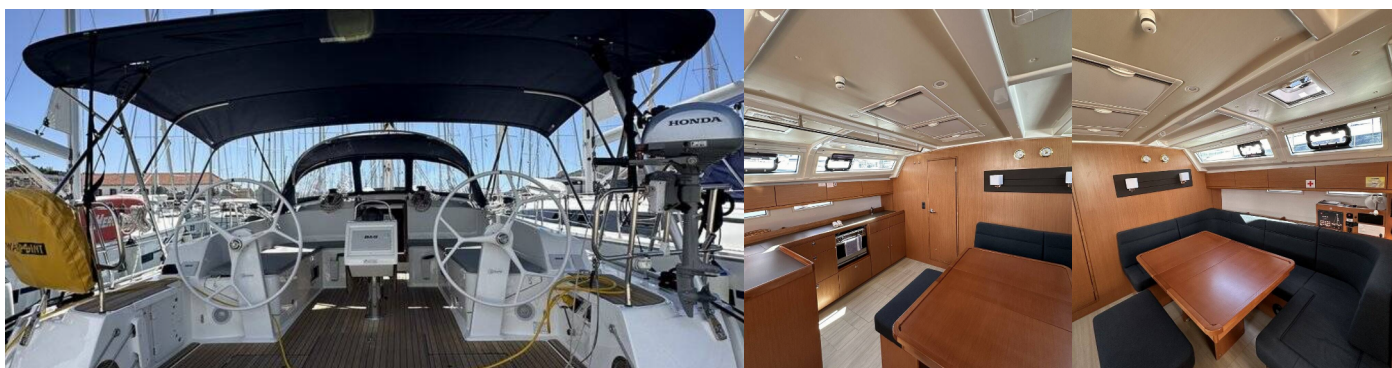

PRICE / WEEKS

23.11. - 30.11.2024 1.775 € ~~3.550 €~~	01.12. - 01.03.2025 Booked	01.03. - 08.03.2025 2.115 € ~~2.350 €~~	08.03. - 15.03.2025 2.115 € ~~2.350 €~~
15.03. - 22.03.2025 2.115 € ~~2.350 €~~	22.03. - 29.03.2025 2.115 € ~~2.350 €~~	29.03. - 05.04.2025 2.115 € ~~2.350 €~~	05.04. - 12.04.2025 2.115 € ~~2.350 €~~
12.04. - 19.04.2025 2.115 € ~~2.350 €~~	19.04. - 26.04.2025 2.385 € ~~2.650 €~~	26.04. - 03.05.2025 Booked	03.05. - 10.05.2025 2.385 € ~~2.650 €~~
10.05. - 17.05.2025 3.195 € ~~3.550 €~~	17.05. - 24.05.2025 3.195 € ~~3.550 €~~	24.05. - 31.05.2025 3.762 € ~~4.180 €~~	31.05. - 07.06.2025 4.275 € ~~4.750 €~~

WEB

najachty.pl

PHONE

+48 882 071 532

E-MAIL

biuro@najachty.pl

NAJACHTY

ul. Pi. Świętej Małgorzaty 1-2/42B, 58-100, Świdnica, Poland