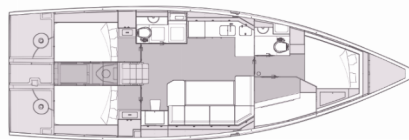

ELAN IMPRESSION 43

First

The Sailing yacht Elan Impression 43 „First“, built in 2024, is moored in Marina Pirovac, - Croatia. The yacht has 4 cabins, can accomodate 8 + 2 persons and has 2 toilets/showers.

YACHT SPECIFICATIONS

Charter Base

Marina Pirovac, Croatia

Yacht ID

6522

Brand

Elan Marine

Name

First

Production Year

2024

Length

13.32 m

Cabins

4

Berths

8 + 2

Max. Passengers

10

Head/Shower

2

STANDARD YACHT EQUIPMENT

Comfort

Cockpit cushions

Deck

Anchor with chain (Lewmar "Delta" + 50m), Bathing platform (Large Synthetic teak), Bimini top, Cockpit light, Remote control for anchor winch with chain counter at helm, Sprayhood, Teak cockpit (Synthetic teak)

Entertainment

Audio pack (JL MM50 with N3 650x in cockpit - OCL 650x speakers in saloon), Indoor speakers, Outdoor speakers, Radio (JL MM50 with N3 650x speakers in cockpit and OCL 650x speakers in saloon), Wi-Fi Internet (Gratis)

Galley

Freezer, Refrigerator, Water pump (Sea water foot pump)

Interior

Additional reading lights in salon and cabins, Ambiantal lighting, Electric toilet (Planus), Lowerable salon table (- gives an extra berth)

Navigation

Autopilot, Bow thruster (with 2 additional batteries and battery charger), Navigation set (Raymarine)

Safety

Extra water tank (200 l), Guard rail, VHF radio

Sails

Electric mainsail windlass (1000 W with additional battery (95Ah)), Gennaker-device (gennaker pool - gennaker deck equipment - halyard and sheets), Genoa sheet winches (B46.2 STA with pin stop jib track and self tacker), Halyard winches

Yacht electrics

Air Conditioning (1 unit 2 outlets (saloon and fwd cabin); 230 V, 16 000 BTU), Batteries (Additional 12V AGM battery; 95Ah), Battery monitor, Heating (5.5 Kw), Inverter, USB sockets