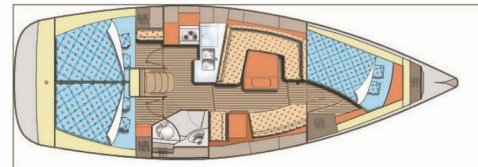

ELAN 384 IMPRESSION

Mok Mok

The Sailing yacht Elan 384 Impression „Mok Mok“, built in 2005 , is moored in Marina Zadar (ex. Tankerkomerc), Zadar - Croatia. The yacht has 3 cabins, can accomodate 6 + 2 persons and has 1 toilets/showers.