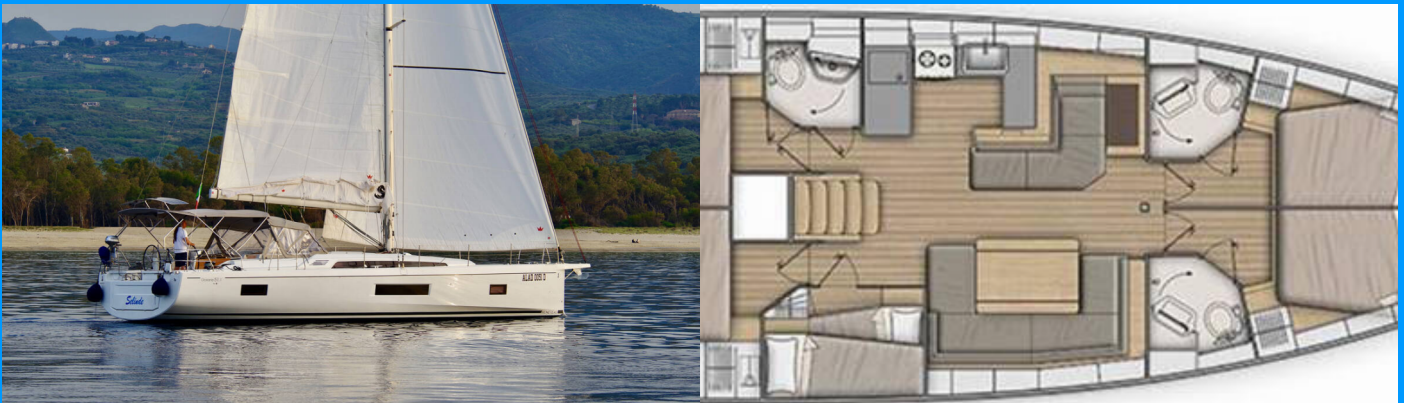

OCEANIS 51.1

Selinde

The Sailing yacht Oceanis 51.1 „Selinde“, built in 2024, is moored in Sicily, Portorosa, - Italy. The yacht has 5 + 1 cabins, can accommodate 10 + 2 + 1 persons and has 3 + 1 toilets/showers.

YACHT SPECIFICATIONS

Charter Base

Sicily, Portorosa, Italy

Yacht ID

6504

Brand

Bénéteau

Name

Selinde

Production Year

2024

Length

15.94 m

Cabins

5 + 1

Berths

Entertainment

Radio

Galley

Hot water, Refrigerator

Interior

Convertible table in salon

Navigation

Autopilot, Bow thruster, GPS chart plotter - cockpit, Log, Speed, Depth- echo sounder, Wind instrument/Anemometer