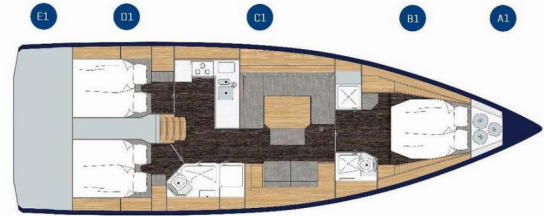

BAVARIA C45

Efix

The Sailing yacht Bavaria C45 „Efix“, built in 2024, is moored in Marina Zadar (ex. Tankerkomerc), Zadar - Croatia. The yacht has 3 cabins, can accomodate 6 + 2 persons and has 2 toilets/showers.