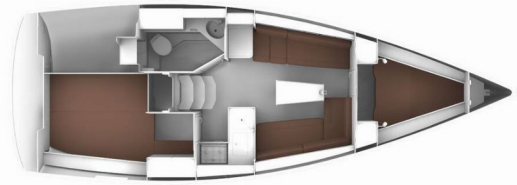

BAVARIA CRUISER 33

Mirella

The Sailing yacht Bavaria Cruiser 33 „Mirella“, built in 2013, is moored in Sukosan, D-Marin Dalmacija Marina, - Croatia. The yacht has 2 cabins, can accomodate 4 + 2 persons and has 1 toilets/showers.

4 + 2

Head/Shower

1

STANDARD YACHT EQUIPMENT

Deck

Bimini top, Cockpit table, Cockpit/stern, outside shower, Dinghy, Electric anchor windlass, Sprayhood

Entertainment

CD player