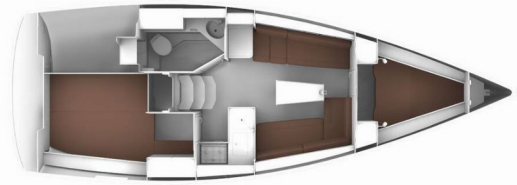

# BAVARIA CRUISER 33

Mirella

The Sailing yacht Bavaria Cruiser 33 „Mirella“, built in 2013, is moored in Sukosan, D-Marin Dalmacija Marina, - Croatia. The yacht has 2 cabins, can accomodate 4 + 2 persons and has 1 toilets/showers.