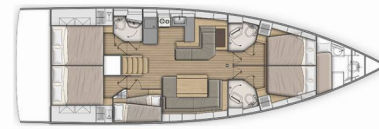

OCEANIS 51.1

Dima II

The Sailing yacht Oceanis 51.1 „Dima II“, built in 2018, is moored in Lefkas main port, Lefkas - Greece. The yacht has 5 cabins, can accommodate 10 + 2 persons and has 3 + 1 toilets/showers.