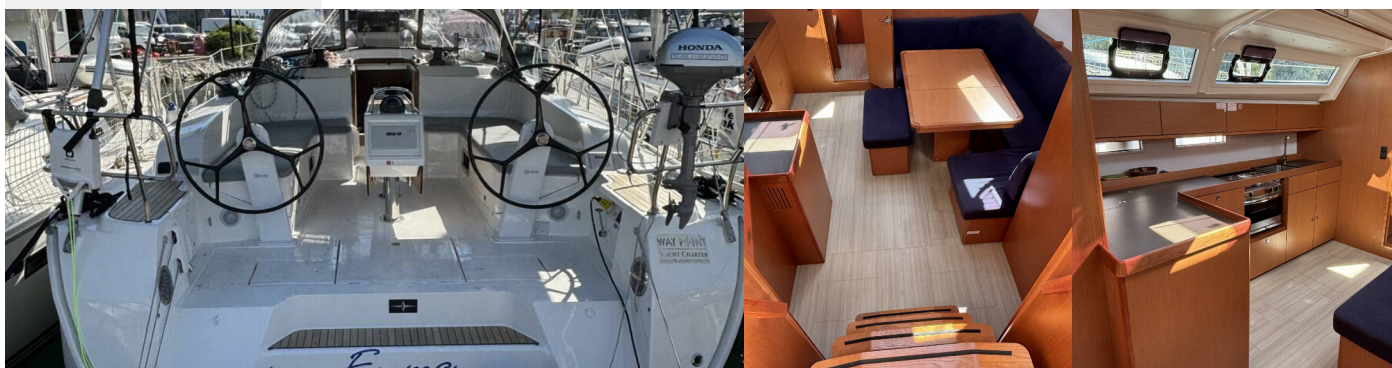

PRICE / WEEKS

07.06. - 14.06.2025 Booked	14.06. - 21.06.2025 Booked	21.06. - 28.06.2025 Booked	28.06. - 05.07.2025 3.655 € ~~4.300 €~~
05.07. - 12.07.2025 3.655 € ~~4.300 €~~	12.07. - 19.07.2025 3.655 € ~~4.300 €~~	19.07. - 26.07.2025 4.165 € ~~4.900 €~~	26.07. - 02.08.2025 4.165 € ~~4.900 €~~
02.08. - 09.08.2025 4.165 € ~~4.900 €~~	09.08. - 16.08.2025 4.165 € ~~4.900 €~~	16.08. - 23.08.2025 4.165 € ~~4.900 €~~	23.08. - 30.08.2025 3.655 € ~~4.300 €~~
30.08. - 06.09.2025 3.655 € ~~4.300 €~~	06.09. - 13.09.2025 Booked	13.09. - 20.09.2025 3.230 € ~~3.800 €~~	20.09. - 27.09.2025 2.542 € ~~2.990 €~~
27.09. - 04.10.2025 2.542 € ~~2.990 €~~	04.10. - 11.10.2025 2.117 € ~~2.490 €~~	11.10. - 18.10.2025 2.117 € ~~2.490 €~~	18.10. - 25.10.2025 2.117 € ~~2.490 €~~
25.10. - 01.11.2025 2.117 € ~~2.490 €~~	01.11. - 08.11.2025 2.117 € ~~2.490 €~~	08.11. - 15.11.2025 2.117 € ~~2.490 €~~	15.11. - 22.11.2025 2.117 € ~~2.490 €~~
22.11. - 29.11.2025 2.117 € ~~2.490 €~~	29.11. - 06.12.2025 2.117 € ~~2.490 €~~	06.12. - 13.12.2025 2.117 € ~~2.490 €~~	13.12. - 20.12.2025 2.117 € ~~2.490 €~~

WEB

najachty.pl

PHONE

+48 882 071 532

E-MAIL

biuro@najachty.pl

NAJACHTY

ul. Pi. Świętej Małgorzaty 1-2/42B, 58-100, Świdnica, Poland