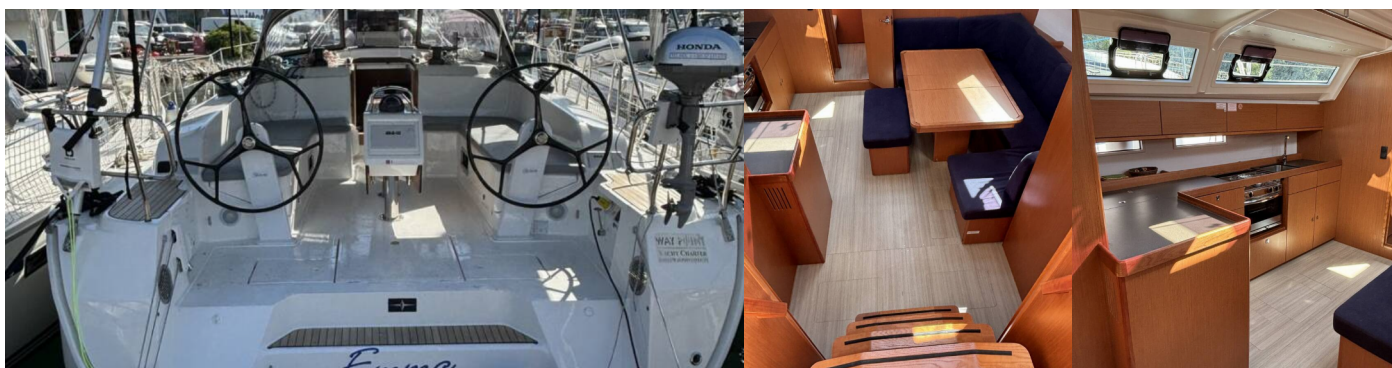

PRICE / WEEKS

25.04. - 02.05.2026 1.981 € ~~2.590 €~~	02.05. - 09.05.2026 1.981 € ~~2.590 €~~	09.05. - 16.05.2026 1.981 € ~~2.590 €~~	16.05. - 23.05.2026 2.287 € ~~2.990 €~~
23.05. - 30.05.2026 2.287 € ~~2.990 €~~	30.05. - 06.06.2026 On option	06.06. - 13.06.2026 On option	16.06. - 20.06.2026 Booked
20.06. - 27.06.2026 On option	27.06. - 04.07.2026 On option	04.07. - 11.07.2026 3.290 € ~~4.300 €~~	11.07. - 18.07.2026 3.519 € ~~4.600 €~~
18.07. - 25.07.2026 3.749 € ~~4.900 €~~	25.07. - 01.08.2026 3.749 € ~~4.900 €~~	01.08. - 08.08.2026 Booked	08.08. - 15.08.2026 3.749 € ~~4.900 €~~
15.08. - 05.09.2026 Booked	05.09. - 12.09.2026 Booked	12.09. - 19.09.2026 Booked	19.09. - 26.09.2026 Booked
26.09. - 03.10.2026 Booked	03.10. - 10.10.2026 1.760 € ~~2.300 €~~	10.10. - 17.10.2026 1.760 € ~~2.300 €~~	17.10. - 24.10.2026 1.760 € ~~2.300 €~~
24.10. - 31.10.2026 1.760 € ~~2.300 €~~	31.10. - 07.11.2026 1.760 € ~~2.300 €~~		

WEB

najachty.pl

PHONE

+48 882 071 532

E-MAIL

biuro@najachty.pl

NAJACHTY

ul. Pi. Świętej Małgorzaty 1-2/42B, 58-100, Świdnica, Poland