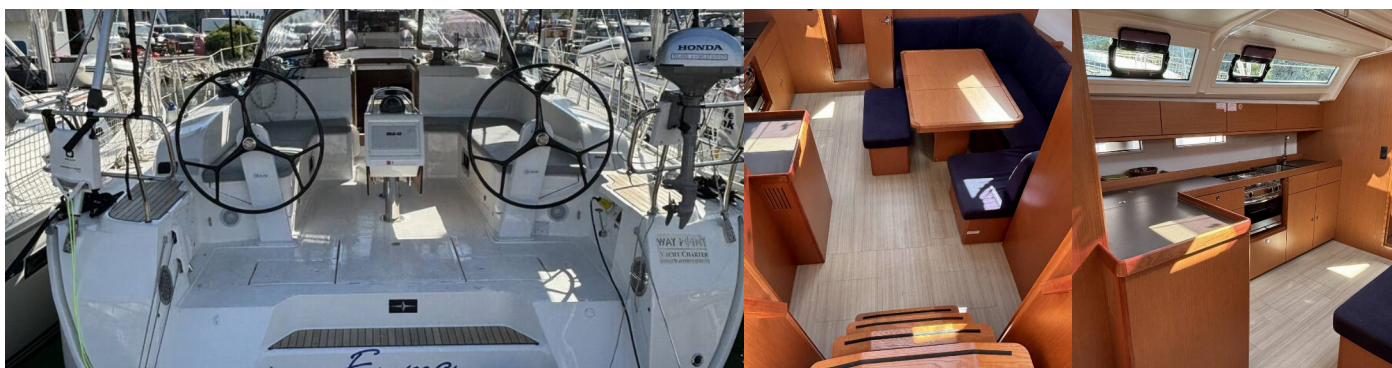

PRICE / WEEKS

23.11. - 14.02.2025 Booked	15.02. - 22.02.2025 2.117 € ~~2.490 €~~	22.02. - 01.03.2025 2.117 € ~~2.490 €~~	01.03. - 08.03.2025 2.117 € ~~2.490 €~~
08.03. - 15.03.2025 2.117 € ~~2.490 €~~	15.03. - 22.03.2025 2.117 € ~~2.490 €~~	22.03. - 29.03.2025 2.117 € ~~2.490 €~~	29.03. - 05.04.2025 2.117 € ~~2.490 €~~
05.04. - 12.04.2025 2.542 € ~~2.990 €~~	12.04. - 19.04.2025 2.542 € ~~2.990 €~~	19.04. - 26.04.2025 2.542 € ~~2.990 €~~	26.04. - 03.05.2025 2.542 € ~~2.990 €~~
03.05. - 10.05.2025 2.542 € ~~2.990 €~~	10.05. - 17.05.2025 2.542 € ~~2.990 €~~	17.05. - 24.05.2025 2.542 € ~~2.990 €~~	24.05. - 31.05.2025 3.230 € ~~3.800 €~~
31.05. - 07.06.2025 3.230 € ~~3.800 €~~			

WEB

najachty.pl

PHONE

+48 882 071 532

E-MAIL

biuro@najachty.pl

NAJACHTY

ul. Pi. Świętej Małgorzaty 1-2/42B, 58-100, Świdnica, Poland