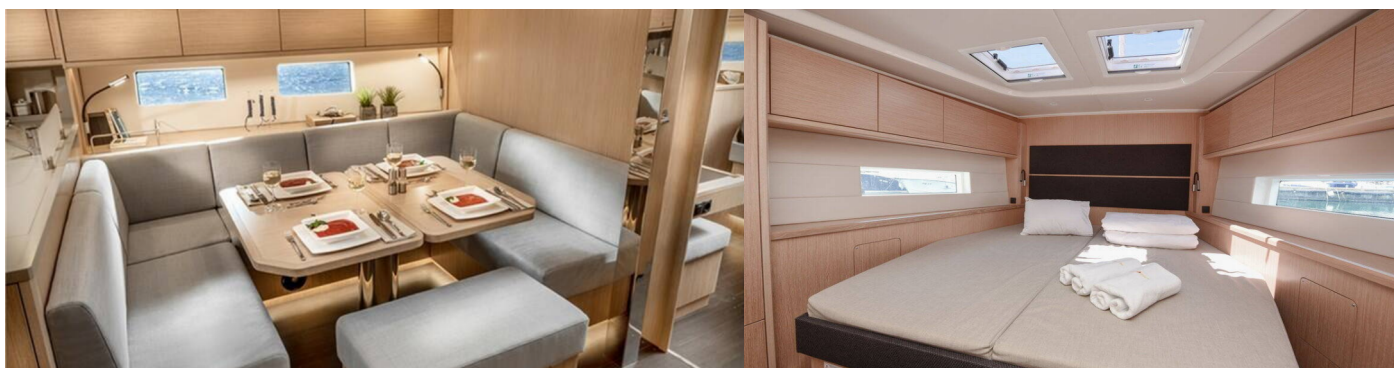

PRICE / WEEKS

07.12. - 14.12.2024

3.450 € ~~4.600 €~~

14.12. - 21.12.2024

3.450 € ~~4.600 €~~

21.12. - 28.12.2024

3.450 € ~~4.600 €~~

01.01. - 28.03.2025

Booked

WEB

najachty.pl

PHONE

+48 882 071 532

E-MAIL

biuro@najachty.pl

NAJACHTY

ul. Pi. Świętej Małgorzaty 1-2/42B, 58-100, Świdnica, Poland